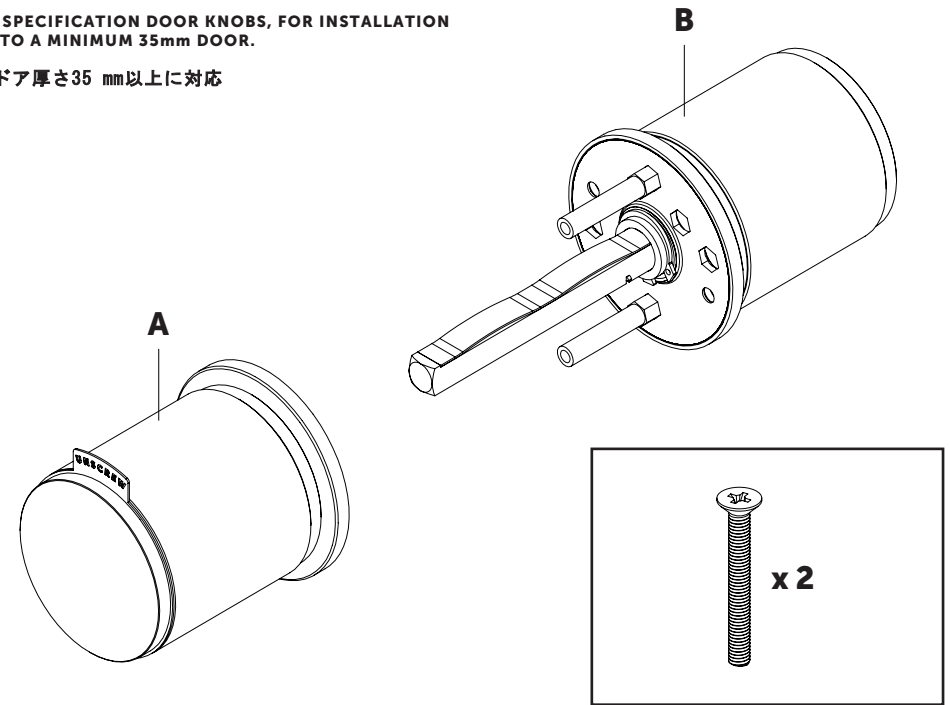

BUSTER + PUNCH

LONDON

DOOR KNOB SET

ドアノブセット

UK 38MM /
UNSPRUNG

INSTRUCTION MANUAL
取預説明書

BUSTERANDPUNCH.COM

L0126

EN: USE: FOR RESIDENTIAL USE. INTERIOR DOORS ONLY.

DISCLAIMER: THIS PRODUCT IS NOT SUITABLE FOR COMMERCIAL USE. ALWAYS CONSULT A TRADE PROFESSIONAL WHEN INSTALLING THESE DOOR KNOBS. BUSTER + PUNCH IS NOT RESPONSIBLE FOR THE USAGE OR FEASIBILITY OF INSTALLATION REQUIREMENTS. THIS PRODUCT IS NOT SUITABLE FOR DAMP OR WET ENVIRONMENTS.

JP: 使用対象：住宅室内ドアのみ。

免責事項：本製品を導入・設置する際は専門家にお問い合わせください。Buster + Punchは使用方法や導入方法等の責任を一切負いません。この製品は湿気の多い場所には適していません。

UK SPECIFICATION DOOR KNOBS, FOR INSTALLATION ONTO A MINIMUM 35mm DOOR.

※ ドア厚さ35 mm以上に対応