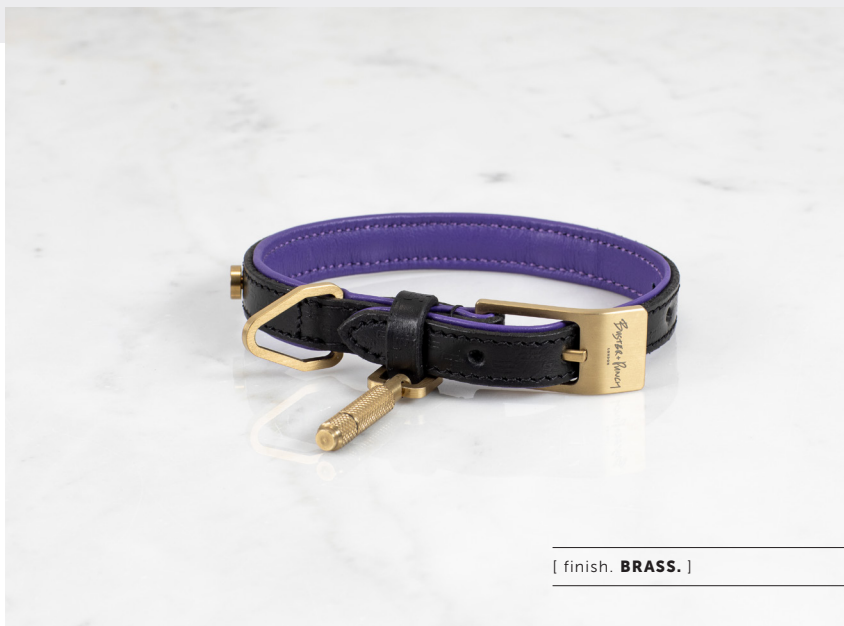

# BUSTER + PUNCH

LONDON

6i ghvf Ž 'Di bW

[ type.

## DOG COLLAR

[ range. **DOG ACCESSORIES.** ]

[ size. **X-SMALL, SMALL.** ]

[ knurl. **CROSS.** ]

6ŽD

[ finish. **BRASS.** ]

[ finish. **STEEL.** ]

[ type. **DOG COLLAR.** ]

|         |  |           |
|---------|--|-----------|
| X-Small |  Steel / Black and purple | RPA-02768 |
| X-Small |  Brass / Black and purple | RPA-02767 |
| Small   |  Steel / Black and purple | RPA-02770 |
| Small   |  Brass / Black and purple | RPA-02769 |