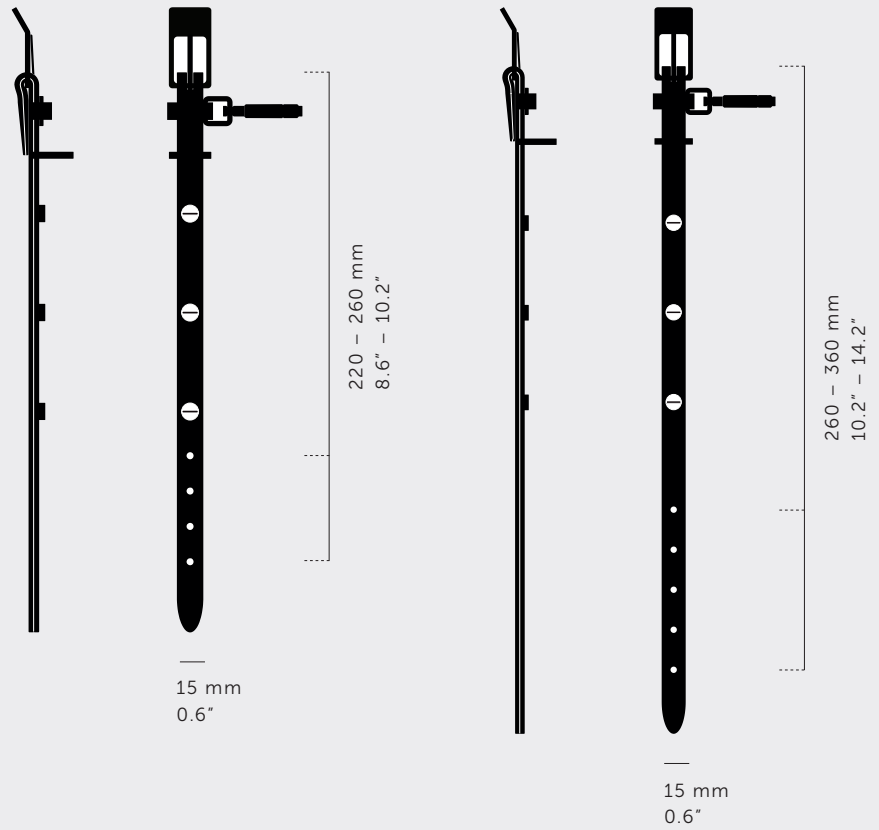

## DOG COLLAR

[ range. **DOG ACCESSORIES.** ]

[ size. **X-SMALL, SMALL.** ]

[ knurl. **CROSS.** ]

6ŽD

[ finish. **BRASS.** ]

[ finish. **STEEL.** ]

[ type. **DOG COLLAR.** ]

[ info. **MEASUREMENTS.** ]

[ x-small. ]

[ small. ]

[ info. **仕様・図面** ]

ペットの首回りを測り適切なサイズ  
を選んでください。

[ info. **カラー・SKUコード** ]

[ size.サイズ ] [ finish.カラー ]

[ UK.JP. ]

|         |  |           |
|---------|--|-----------|
| X-Small |  Steel / Black and purple | RPA-02768 |
| X-Small |  Brass / Black and purple | RPA-02767 |
| Small   |  Steel / Black and purple | RPA-02770 |
| Small   |  Brass / Black and purple | RPA-02769 |