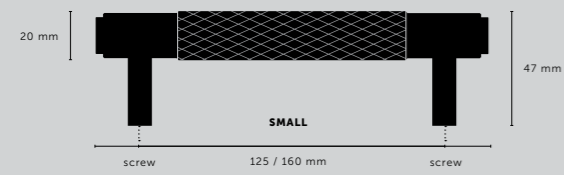

[details.]
SOLID METAL.]
COIN SCREW ENDS.]

[product image.]

[fyi.]
DOUBLE-SIDED VERSION AVAILABLE PG. 44.]

[dimensions.]

[scale.]

900 mm counter

[size.]
MEDIUM & LARGE.]
 [finish.]
SMOKED BRONZE.]

PULL BAR / PLATE / CROSS