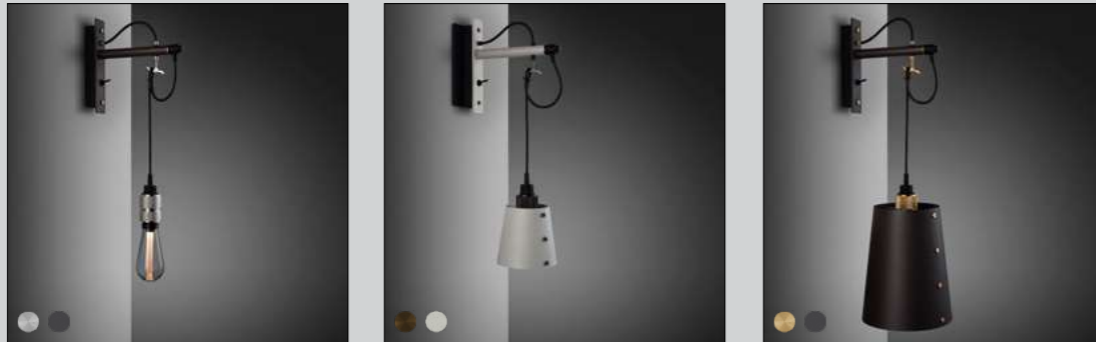

HOOKED WALL

[category.] **WALL LIGHTS.]**

[finish details.

STEEL.]
BRASS.]
SMOKED BRONZE.]

[type. **NUDE.]**
SMALL.]
LARGE.]

[finish body.

STONE.]
GRAPHITE.]

[cable length. **UP TO 0.5M.]**

[socket. **E27.]**

[voltage. **220-240V.]**

[classification. **CB/CE CERTIFIED, CLASS 1 & IP20.]**

[details.

SOLD METAL.]
MACHINED HOOKS.]

[product image.