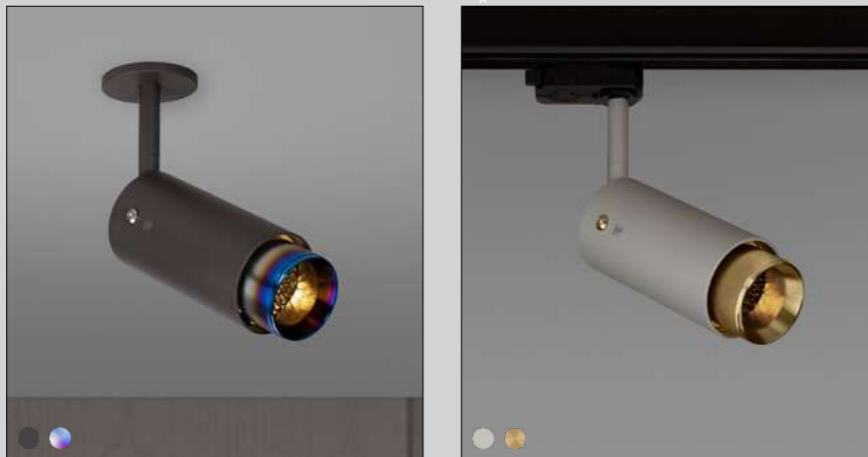

EXHAUST

[category.] **ADJUSTABLE SPOTLIGHTS.]**

[finish details.]
STEEL.]
BURNT STEEL.]
BRASS.]
GUN METAL.]

[type.]
SPOT.]
TRACK.]

[finish body.]
STONE.]
GRAPHITE.]

[knurl.] **LINEAR.]**

[details.]
SOLID METAL.]
TORX SCREWS.]
LOW-GLARE HONEYCOMB FILTER.]

[fyi.] **COMPLETE FITTING COMPRISES OF BODY & DETAIL KIT.]**
GU10 BULB REQUIRED & SOLD SEPARATELY.]

[socket.] **GU10.]**
[voltage.] **220-240V.]**
[classification.] **CB/CE CERTIFIED, CLASS 1 & IP20.]**

[compatability*.] **THE TRACK FITTING WORKS WITH GLOBAL, POWERGEAR, EUTRAC, NORDIC AND UNIPRO 3-CIRCUIT TRACK.]**

[product image.]