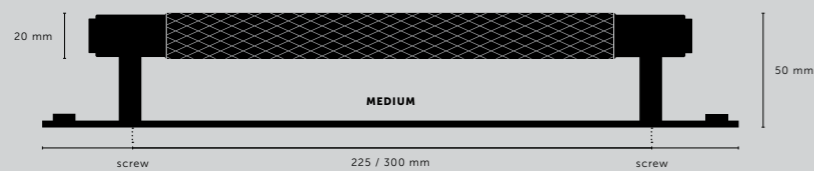

[details.]
SOLID METAL.]
COIN SCREW ENDS.]

[product image.]

[fyi.]
DOUBLE-SIDED VERSION AVAILABLE PG. 44.]

[dimensions.]

[scale.]

900 mm counter

[size.]
MEDIUM & LARGE.]
 [finish.]
SMOKED BRONZE.]

PULL BAR / PLATE / CROSS

[size.]
SMALL.]
MEDIUM.]
LARGE.]

[finish.]
STEEL.]
BRASS.]
SMOKED BRONZE.] ◀
BLACK.]

[knurl.]
CROSS.]

[details.]
SOLID METAL.]
BACKPLATE.]
COIN SCREWS.]

[product image.]

[dimensions.]

[scale.]

900 mm counter