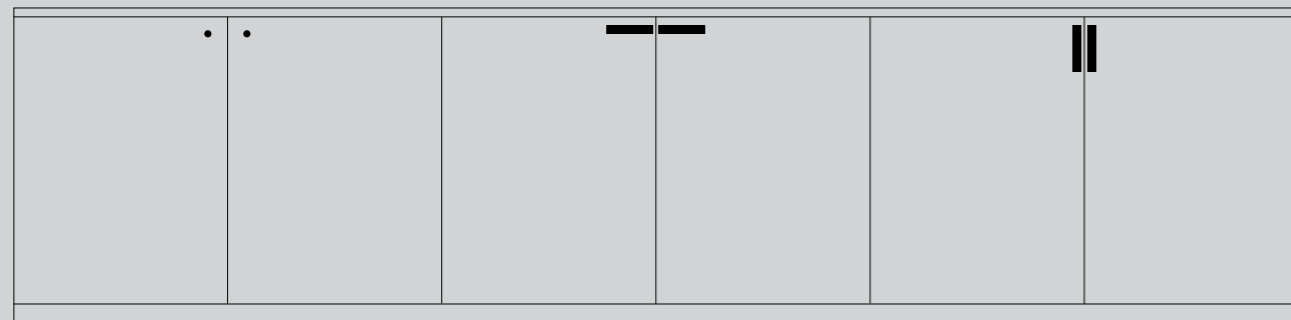

FURNITURE KNOB / CROSS

[knurl.] **CROSS.]**

[details.] **SOLID METAL.]**

[fyi.] **SOLD IN SETS OF TWO.]**

[finish.]
STEEL.] 
BRASS.] 
SMOKED BRONZE.] 
BLACK.] 

[dimensions.]

[scale.]

FURNITURE KNOB / PLATE / CROSS