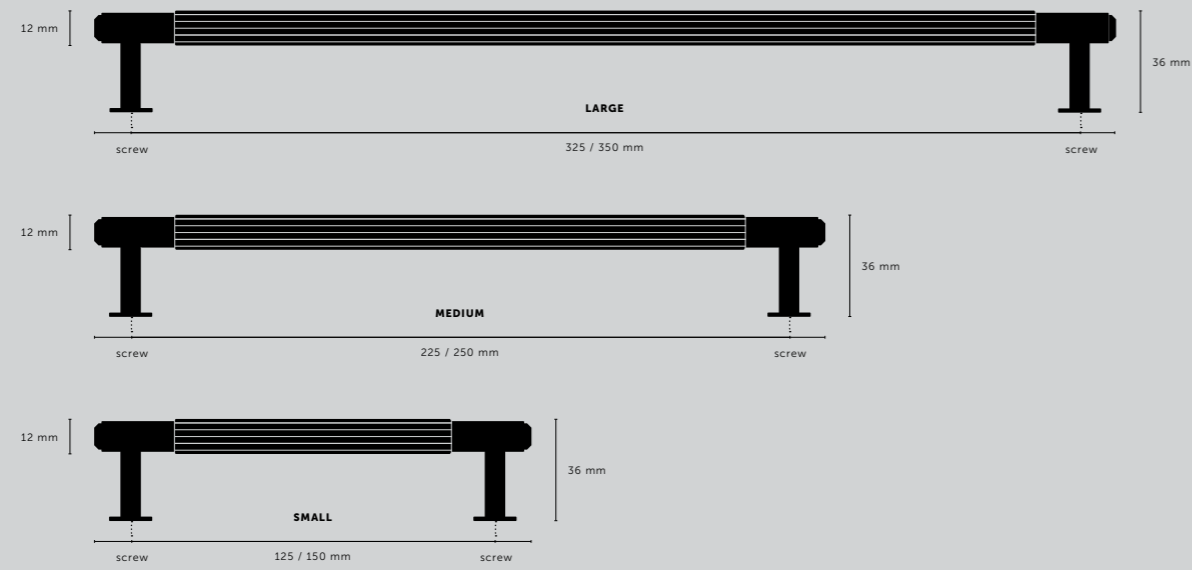

[dimensions.]

[scale.]

900 mm counter