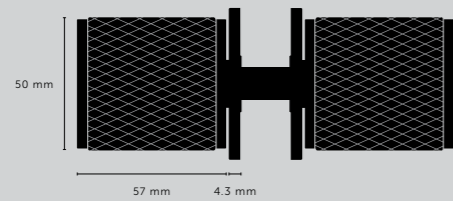

DOOR KNOB SET

[type.] **CENTRE-DISTANCE 38 MM (UK • JP).**

[finish.] **STEEL.]** ◀

BRASS.] ◀

BLACK.] ◀

CROSS.]

[knurl.]

SOLID METAL.]

[fyi.]

SOLD IN PAIRS.]

UNSPRUNG.]

PASSAGE.]

FOR USE IN UK & PARTS OF CE OR ROW IF USING OUR LATCHES.]

[details.]

[dimensions.]