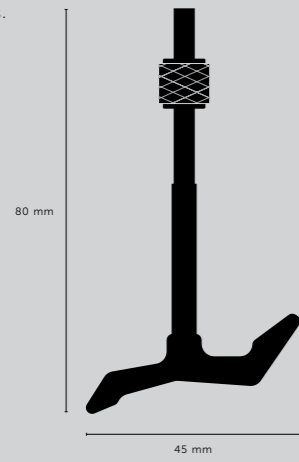

THE HOOK

[knurl.] **CROSS.]**

[finish.] **STEEL.]**
BRASS.] ◀
SMOKED BRONZE.]

[details.] **SOLID METAL.]**
MACHINED HEAD.]

[fyi.] **COMES WITH WALL ANCHOR INSERT.]**

[dimensions.]