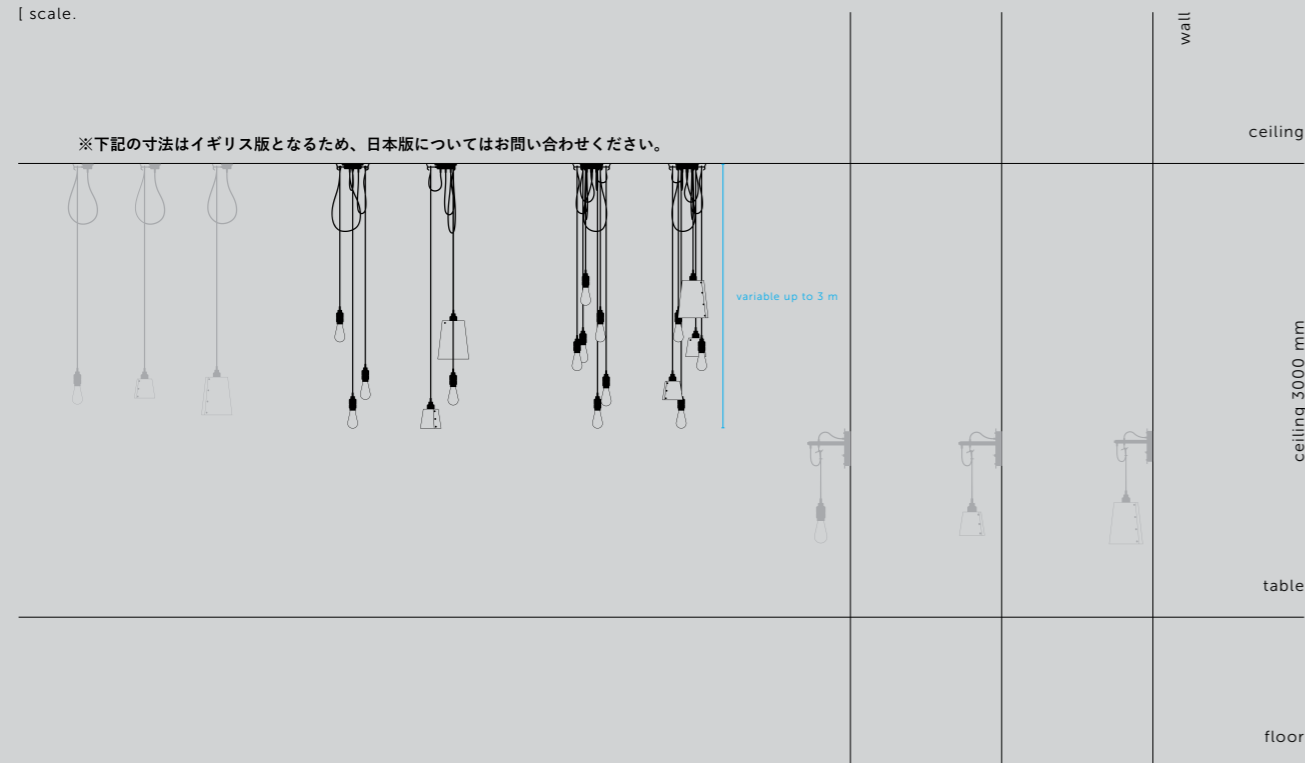

[details.] **SOLD METAL.]**
CUSTOMISING HOOKS.]

[product image.]

[scale.]

[type.] **HOOKED 6.0 / NUDE.]**
 [finish.] **BRASS.]**

HOOKED WALL

[category.] **WALL LIGHTS.]**

[finish details.

STEEL.]
BRASS.]
SMOKED BRONZE.]