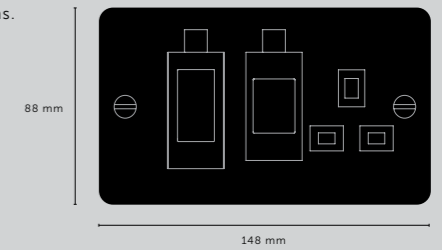

[finish details.] **WHITE.]
STEEL.]
BRASS.]
SMOKED BRONZE.]
BLACK.]**

[dimensions.]