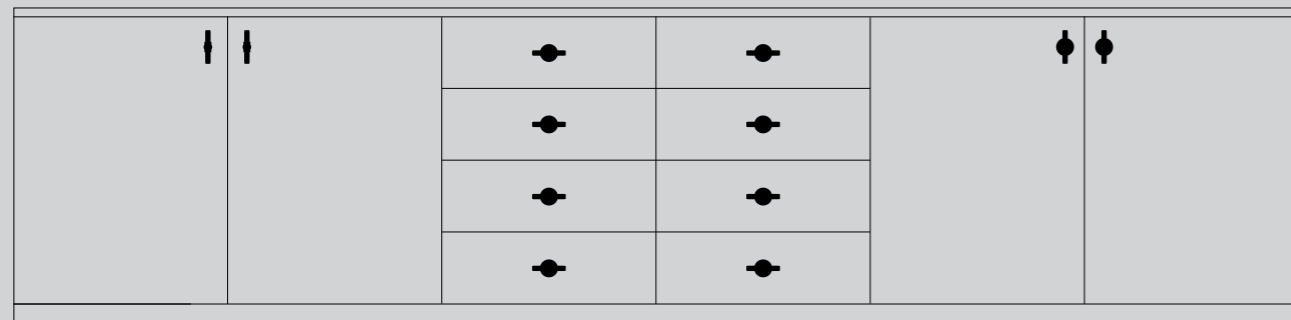

[product image.]

[dimensions.]

[scale.]

T-BAR / CROSS

[knurl.] **CROSS.]**

[details.] **SOLID METAL.]**

[finish.]
STEEL.] 
BRASS.] 
SMOKED BRONZE.] 
BLACK.] 

[scale.]