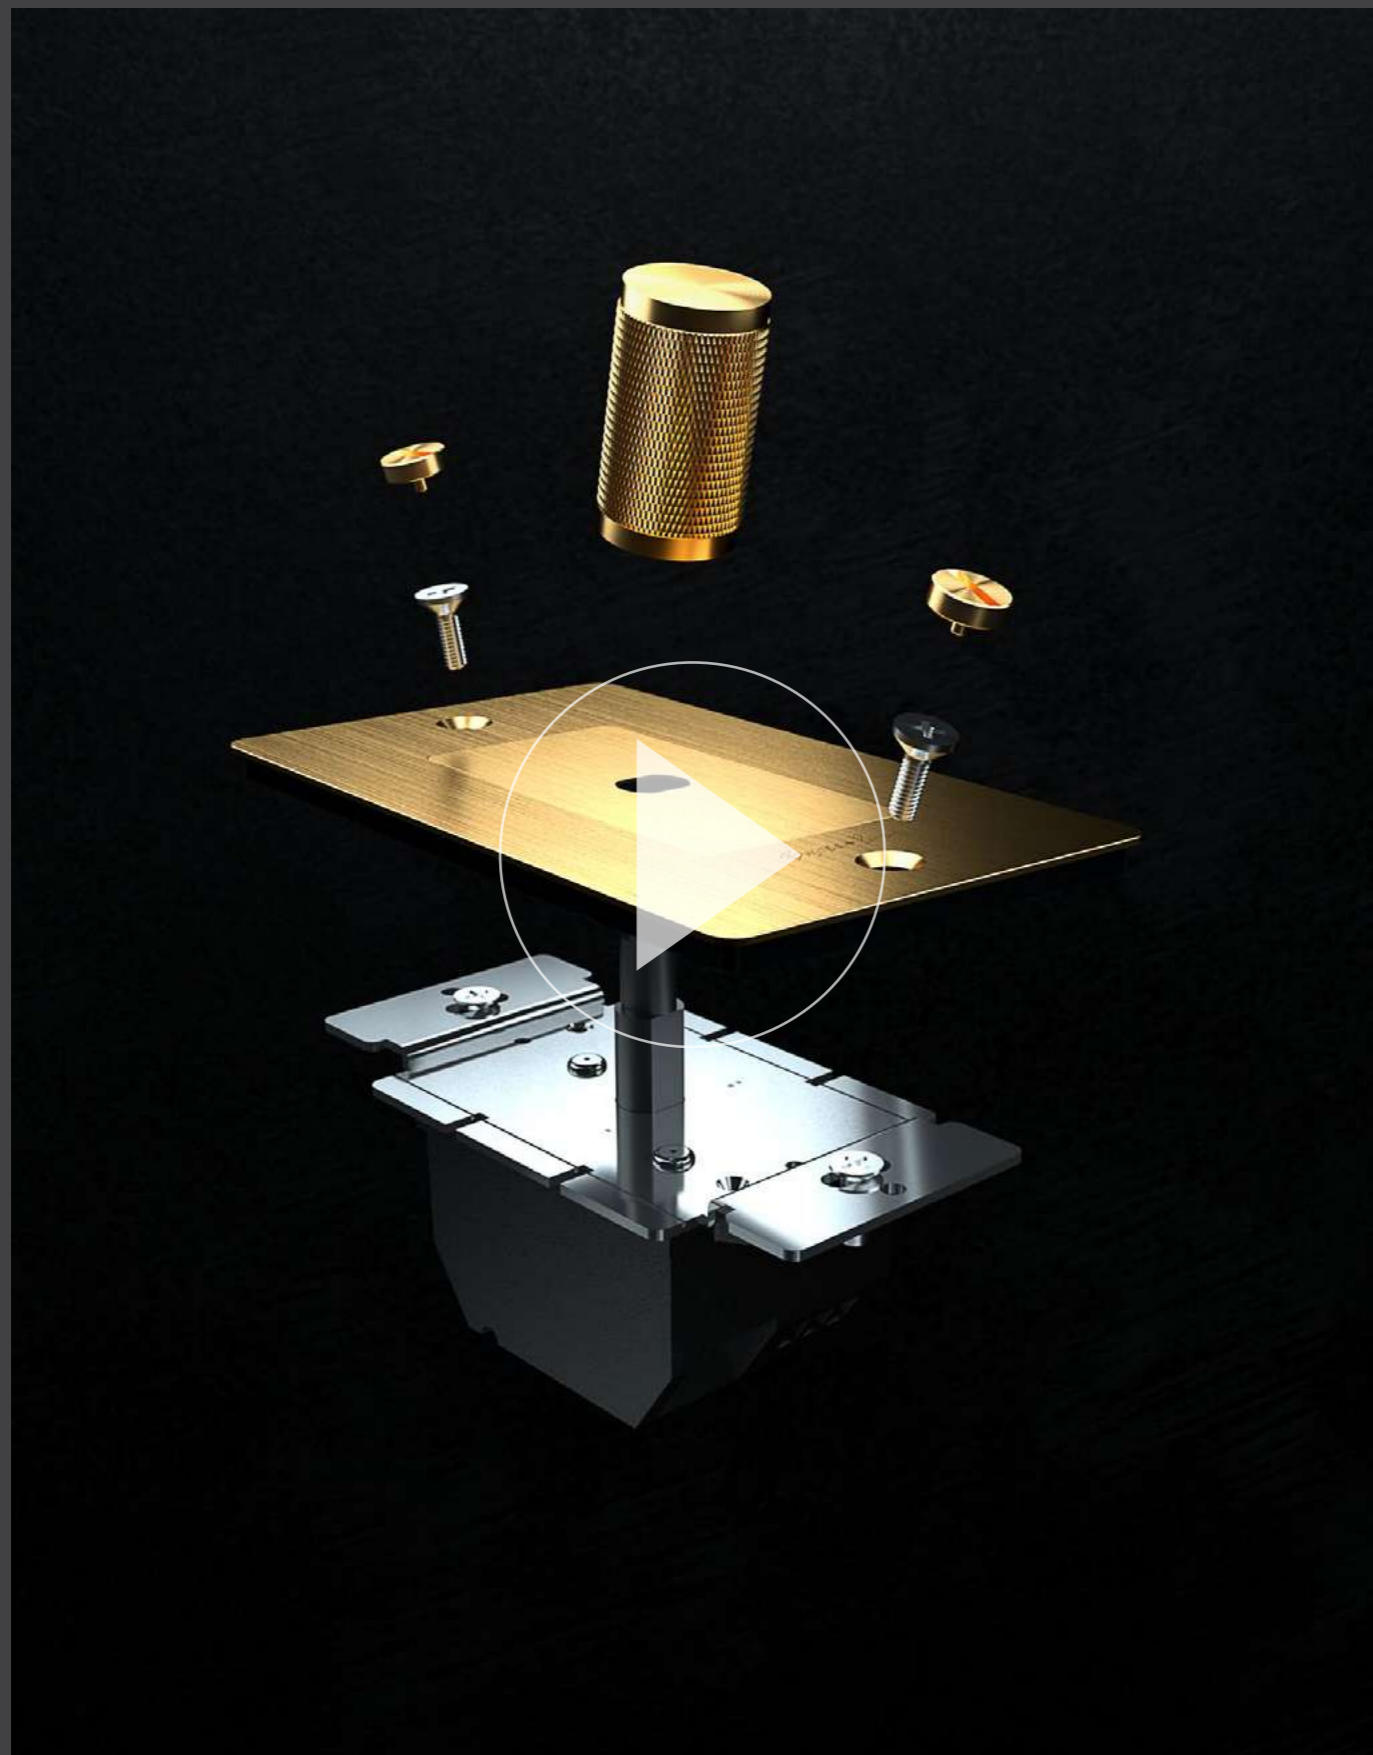

[video. **ELECTRICITY.**]

We transform forgotten home fittings into the unforgettable, by reinventing the way they look, feel and move. To check out our latest **ELECTRICITY** short movie visit us at: **[BUSTERANDPUNCH.COM](https://www.busterandpunch.com)**