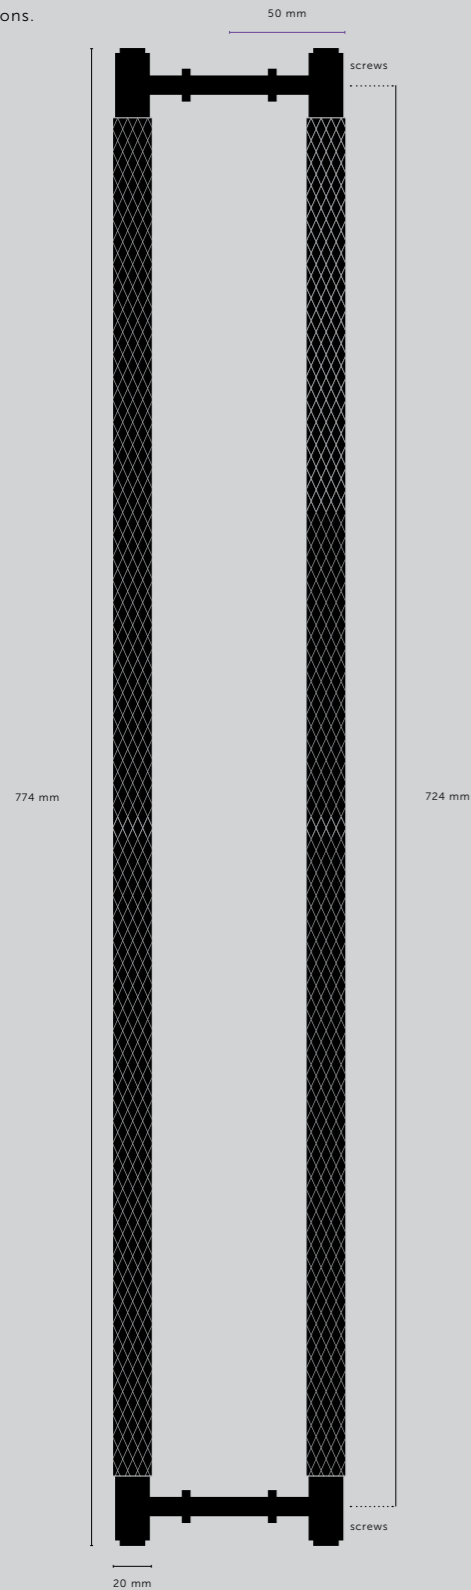

[details.] **SOLID METAL.]**
MACHINED STALK.]
TORX SCREW END.]

[dimensions.]

[product image.]

[scale.]

[knurl.] **LINEAR.]**
 [finish.] **BURNT STEEL.]**

PRECIOUS BAR / LINEAR

[knurl.]

LINEAR.]

BRASS.]

SMOKED BRONZE.]

BLACK.]

[details.] **SOLID METAL.]**
COIN SCREW ENDS.]

[dimensions.]

[product image.]

[scale.]

[knurl.]
[finish.]