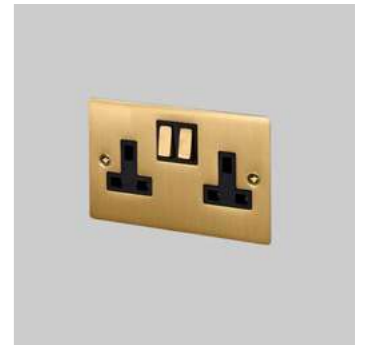

[page. **88.]**

[product. **2G UK PLUG SOCKET / USB.]**

[finish. **WHITE.]** [sku. **UK-SO-CO-2G-USB-WH-A.]**
▶ **STEEL.]** **UK-SO-CO-2G-USB-ST-A.]**
BRASS.] **UK-SO-CO-2G-USB-BR-A.]**
SMOKED BRONZE.] **UK-SO-CO-2G-USB-SM-A.]**
BLACK.] **UK-SO-CO-2G-USB-BL-A.]**