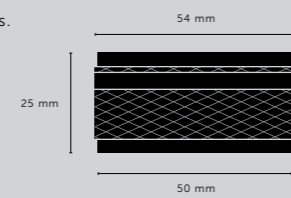

[dimensions.]