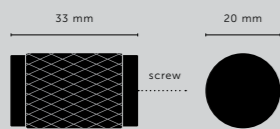

[dimensions.]