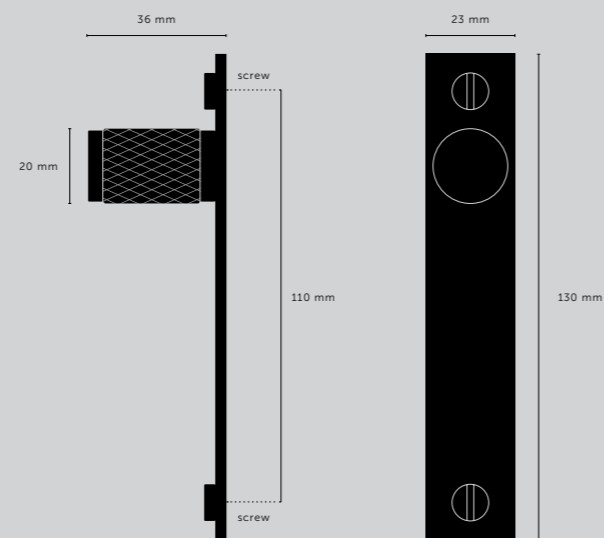

[knurl.] **CROSS.]**

[details.] **SOLID METAL.]**
BACKPLATE.]
COIN SCREWS.]

[fyi.] **SOLD IN SETS OF TWO.]**

[finish.]
STEEL.] 
BRASS.] 
SMOKED BRONZE.] 
BLACK.] 

[dimensions.]

FURNITURE KNOB / LINEAR

[knurl.] **LINEAR.]**