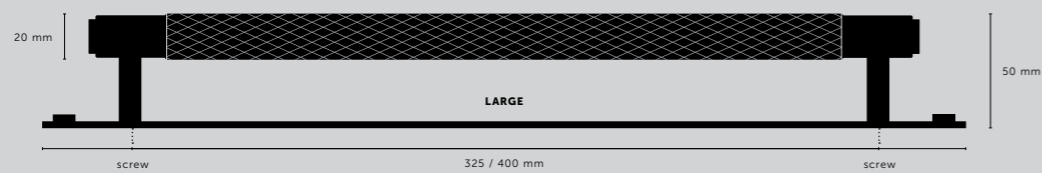

[details.]
SOLID METAL.]
COIN SCREW ENDS.]

[product image.]

[fyi.]
DOUBLE-SIDED VERSION AVAILABLE PG. 44.]

[dimensions.]

[scale.]

900 mm counter

[size.]
MEDIUM & LARGE.]
 [finish.]
SMOKED BRONZE.]

PULL BAR / PLATE / CROSS

[size.]
SMALL.]
MEDIUM.]
LARGE.]

[finish.]
STEEL.]
BRASS.]
SMOKED BRONZE.] ◀
BLACK.]

[knurl.]
CROSS.]

[details.]
SOLID METAL.]
BACKPLATE.]
COIN SCREWS.]

[product image.]

[dimensions.]

[scale.]

900 mm counter