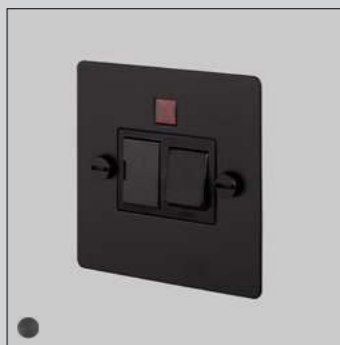

[product image.]

[finish details.] **WHITE.]
STEEL.]
BRASS.]
SMOKED BRONZE.]
BLACK.]**

[dimensions.]

SWITCHED FUSED SPUR

[details.]

[dimensions.]

[finish details.] **WHITE.]
STEEL.]
BRASS.]
SMOKED BRONZE.]
BLACK.]**