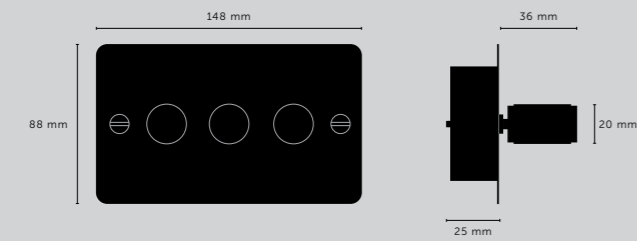

[product image.]