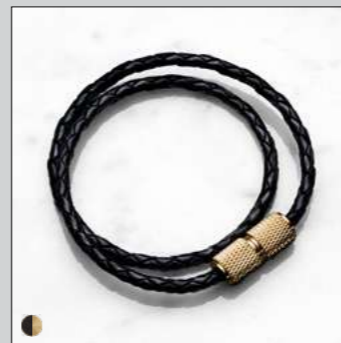

DOUBLE BRACELET

[details.] **PLAITED BLACK LEATHER.]**
SOLID KNURLED METAL.]

[product image.]

[finish details.] **BLACK LEATHER + BRASS.]**
BLACK LEATHER + BLACK METAL.]

[lengths.] **360 MM.]**
400 MM.]
420 MM.]