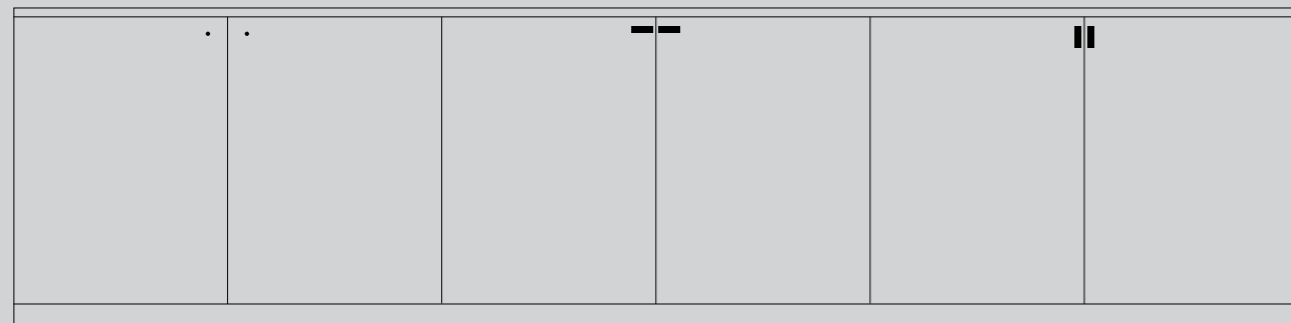

[details.] **SOLID METAL.]**

[fyi.] **SOLD IN SETS OF TWO.]**

[finish.]
STEEL.] 
BRASS.] 
GUN METAL.] 
BLACK.] 

[dimensions.]

[scale.]

FURNITURE KNOB / PLATE / LINEAR

[knurl.] **LINEAR.]**

[details.] **SOLID METAL.]**
BACKPLATE.]
COIN SCREWS.]