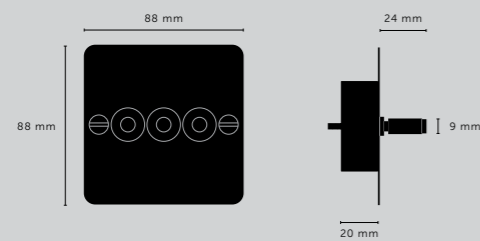

[knurl.] **CROSS.]**

[type.] **1G INTERMEDIATE.]**

1G.]

2G.]

3G.]

4G.]

[details.] **SOLID METAL.]**
COIN SCREWS.]
ON/OFF.]
2-WAY.]
3-WAY (INTERMEDIATE ONLY).]
10AX.]

[dimensions.]