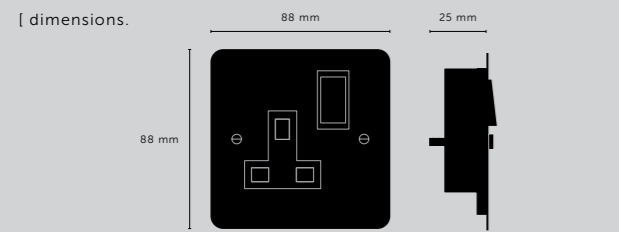

UK PLUG SOCKET

[type.]
1G UK PLUG SOCKET.]
2G UK PLUG SOCKET.]
2G UK PLUG / USB SOCKET.]

[details.]
13AMP SWITCHED.]
SOLID METAL.]

[finish details.]
WHITE.]
STEEL.]
BRASS.]
SMOKED BRONZE.]
BLACK.]