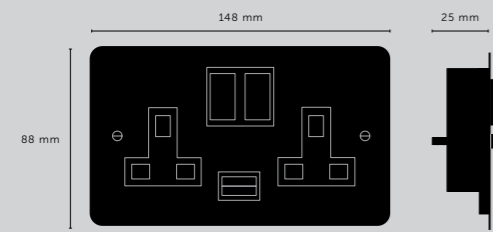

UK PLUG SOCKET

[type.]
1G UK PLUG SOCKET.]
2G UK PLUG SOCKET.]
2G UK PLUG / USB SOCKET.]

[details.]
13AMP SWITCHED.]
SOLID METAL.]

[finish details.]
WHITE.]
STEEL.]
BRASS.]
SMOKED BRONZE.]
BLACK.]