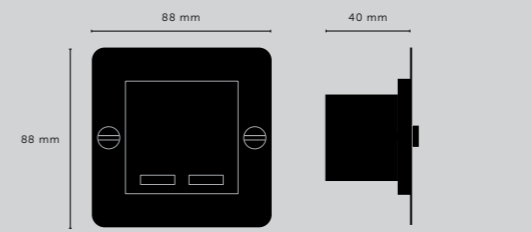

EURO PLUG SOCKET

[size.]
1G EURO PLUG SOCKET.]
2G EURO PLUG SOCKET.]
1G USB SOCKET.]

[details.]
16AMP SWITCHED.]
SOLID METAL.]
COIN SCREWS.]

[finish details.]
WHITE.]
STEEL.]
BRASS.]
SMOKED BRONZE.]
BLACK.]