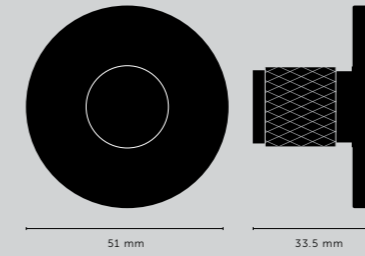

THUMBTURN LOCK

[knurl.] **CROSS.]**

[details.] **SOLID METAL.]**

[dimensions.]