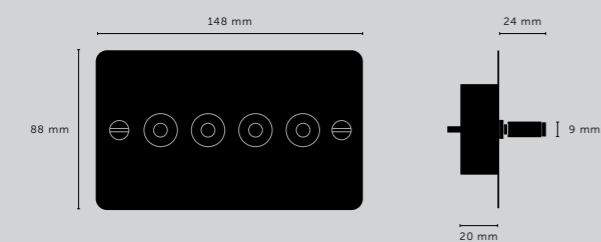

[knurl.] **CROSS.]**

[type.] **1G INTERMEDIATE.]**

1G.]

2G.]

3G.]

4G.]

[details.] **SOLID METAL.]**
COIN SCREWS.]
ON/OFF.]
2-WAY.]
3-WAY (INTERMEDIATE ONLY).]
10AX.]

[dimensions.]