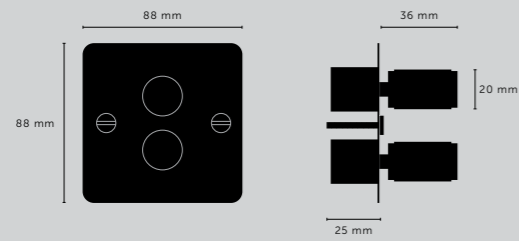

[product image.]