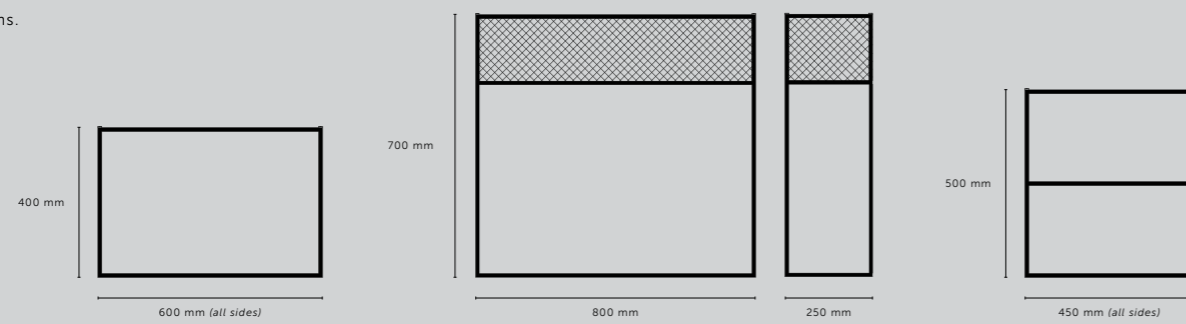

[dimensions.]