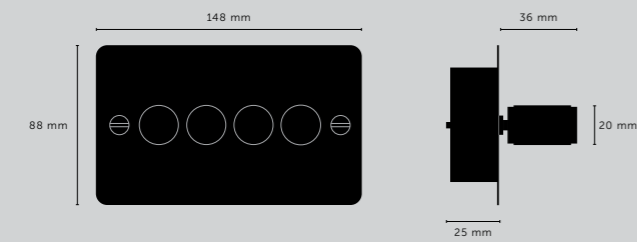

[product image.]