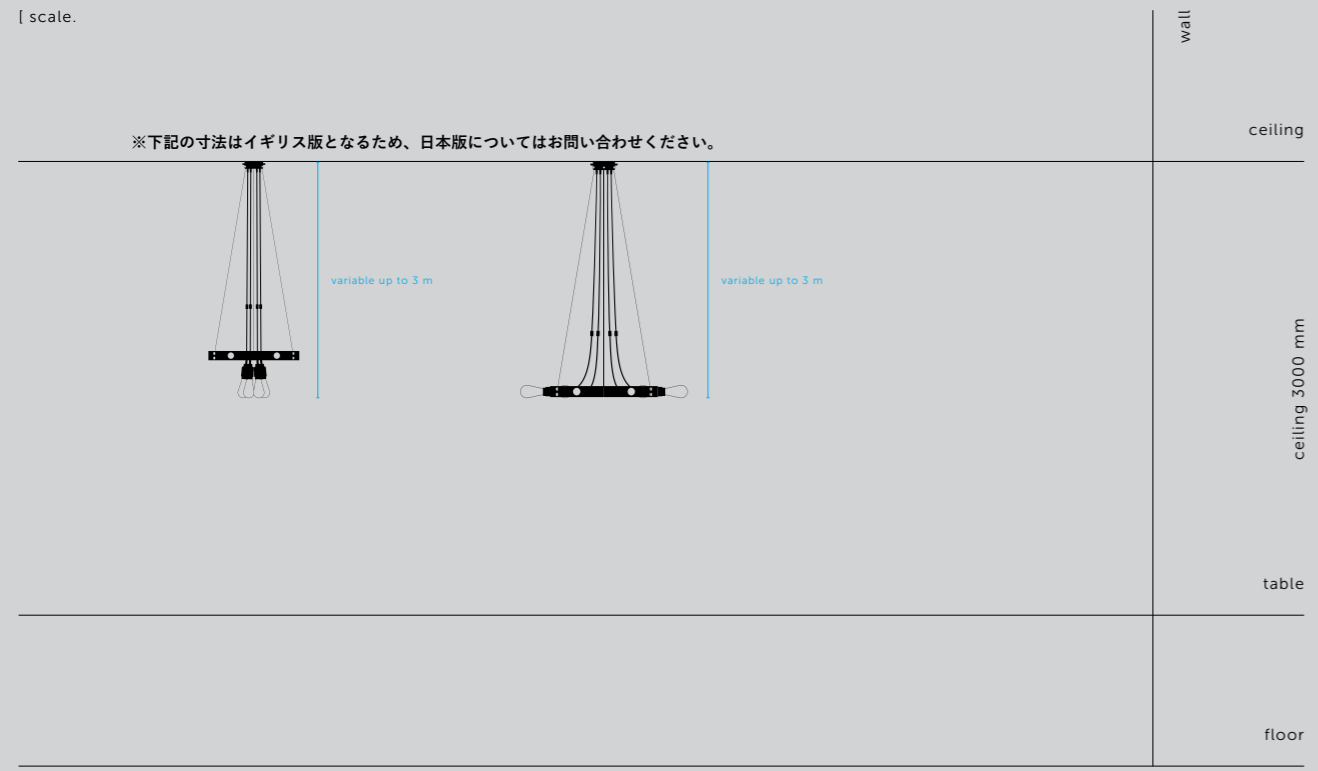

HERO

[category.] **CHANDELIER.]**

[knurl.] **CROSS.]**

[cable length.] **UP TO 3 M.]**

[socket.] **E27.]**
[voltage.] **220-240V.]**
[classification.] **CB/CE CERTIFIED, CLASS 1 & IP20.]**

[finish details.] **STEEL.]**
BRASS.]
SMOKED BRONZE.]

[finish crown.] **STONE.]**
GRAPHITE.]

[details.] **SOLD METAL.]**
COIN SCREWS.]
FORGED CROWN.]

[scale.]