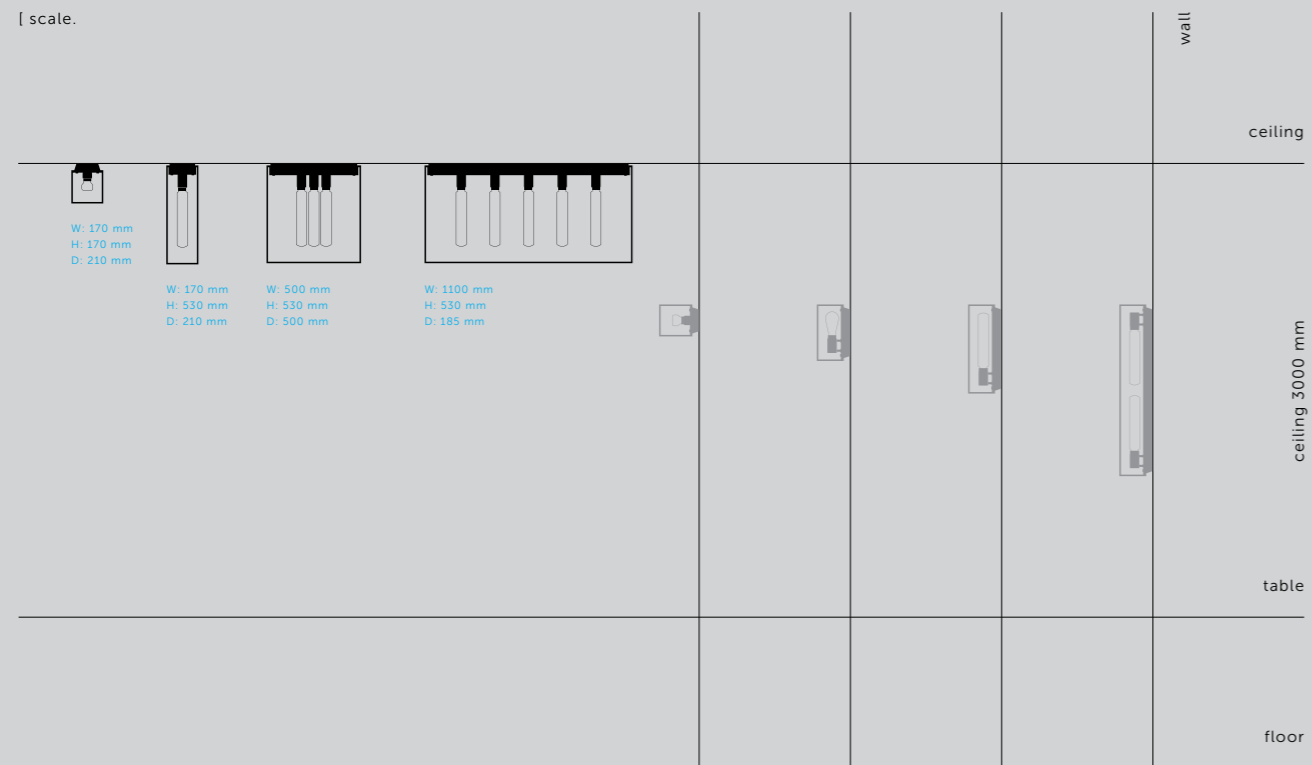

CAGED CEILING

[category.] **CEILING LIGHTS.]**

[size.] **SMALL.]**
LARGE.]
4.0.]
5.0.]

[finish.] **POLISHED WHITE MARBLE.]**
SATIN BLACK MARBLE.]

[socket.] **E27.]**

[voltage.] **220-240V.]**

[classification.] **CB/CE CERTIFIED, CLASS 1 & IP20.]**

[details.] **MATT BLACK METAL CAGE.]**
MATT BLACK KNURLED PENDANT.]
MATT BLACK COIN SCREWS.]