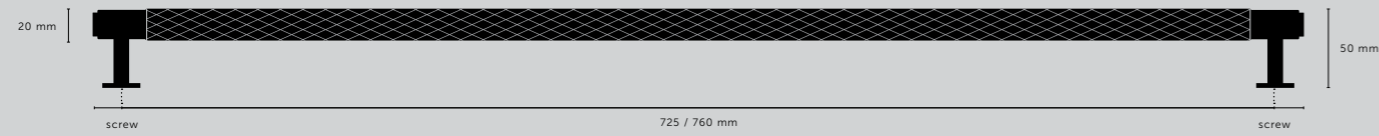

[dimensions.]

[scale.]