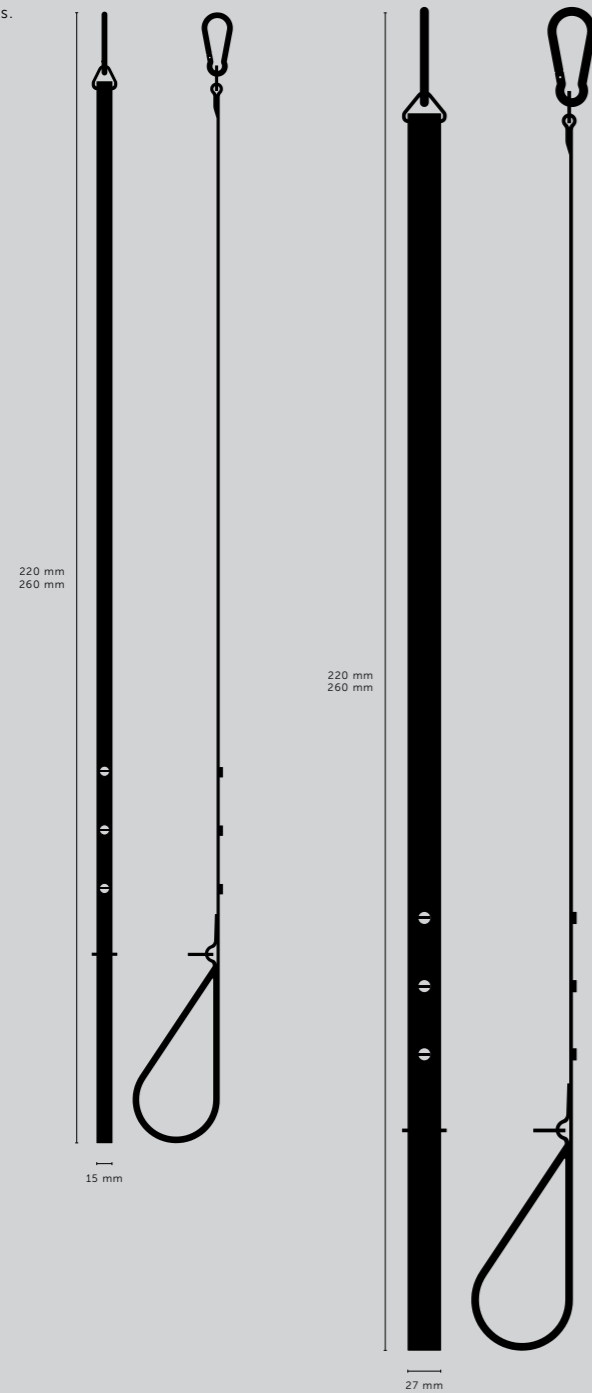

DOG LEAD

[size.]
15 MM.]
27MM.]

[details.]
GENTLY EMBOSSED BLACK BUFFALO LEATHER.]
SUPER-SOFT PURPLE COW LEATHER HANDLE.]
SOLID METAL COIN SCREW STUDDING.]
SOLID METAL CARABINER FASTENER.]

[finish.]
BLACK LEATHER + PURPLE INSIDE.] ●

[finish details.]
STEEL.] ●
BRASS.] ●

[dimensions.]

[product image.]