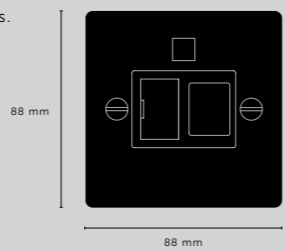

[finish details.] **WHITE.]
STEEL.]
BRASS.]
SMOKED BRONZE.]
BLACK.]**

[dimensions.]