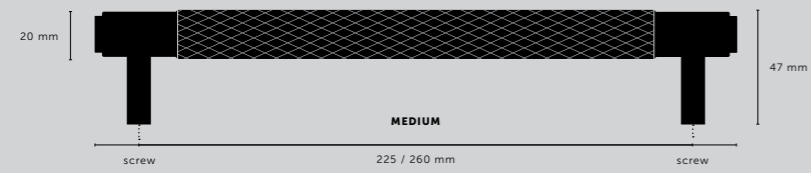

[details.]
SOLID METAL.]
COIN SCREW ENDS.]

[product image.]

[fyi.]
DOUBLE-SIDED VERSION AVAILABLE PG. 44.]

[dimensions.]

[scale.]

900 mm counter

[size.]
MEDIUM & LARGE.]
 [finish.]
SMOKED BRONZE.]

PULL BAR / PLATE / CROSS