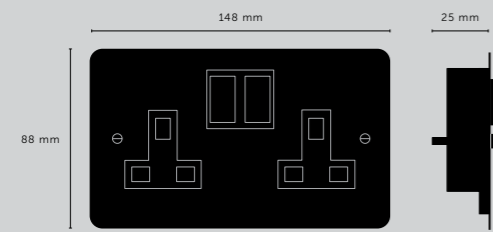

UK PLUG SOCKET

[type.]
1G UK PLUG SOCKET.]
2G UK PLUG SOCKET.]
2G UK PLUG / USB SOCKET.]

[details.]
13AMP SWITCHED.]
SOLID METAL.]

[finish details.]
WHITE.]
STEEL.]
BRASS.]
SMOKED BRONZE.]
BLACK.]