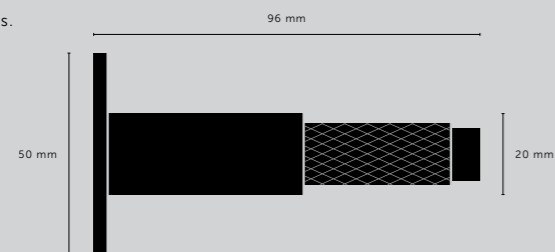

[dimensions.]