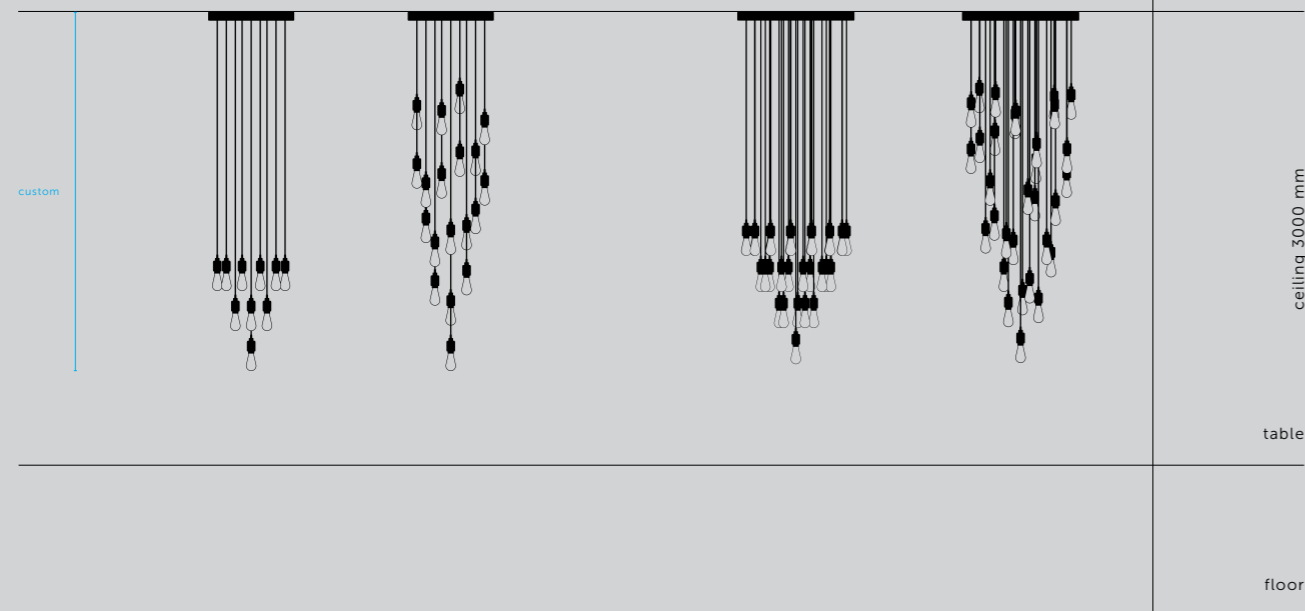

[scale.]

※カスタム商品のためご希望の寸法を確認の上お問い合わせください。

19.0 CLASSIC

19.0 CASCADE

31.0 CLASSIC

31.0 CASCADE