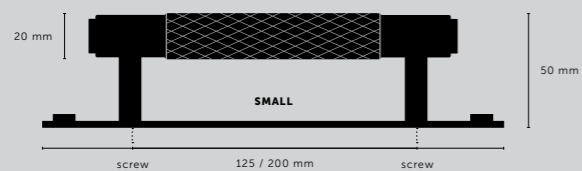

[details.]
SOLID METAL.]
COIN SCREW ENDS.]

[product image.]

[fyi.]
DOUBLE-SIDED VERSION AVAILABLE PG. 44.]

[dimensions.]

[scale.]

900 mm counter

[size.]
MEDIUM & LARGE.]
 [finish.]
SMOKED BRONZE.]

PULL BAR / PLATE / CROSS

[size.]
SMALL.]
MEDIUM.]
LARGE.]

[finish.]
STEEL.]
BRASS.]
SMOKED BRONZE.] ◀
BLACK.]

[knurl.]
CROSS.]

[details.]
SOLID METAL.]
BACKPLATE.]
COIN SCREWS.]

[product image.]

[dimensions.]

[scale.]

900 mm counter