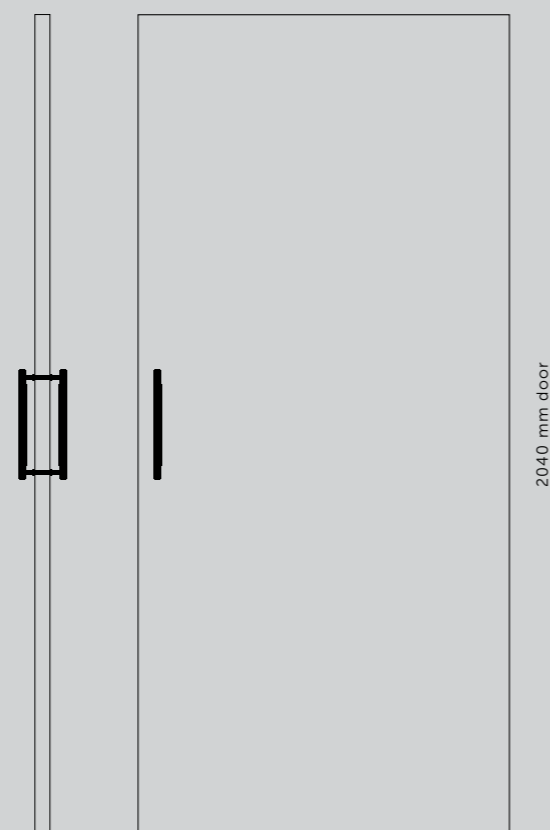

DOUBLE-SIDED PULL BAR / CROSS

[knurl.] **CROSS.]**

[details.] **SOLID METAL.]**
COIN SCREW ENDS.]

[finish.] **STEEL.]**
BRASS.]
SMOKED BRONZE.]
BLACK.]

[product image.]

[scale.]

[scale.]