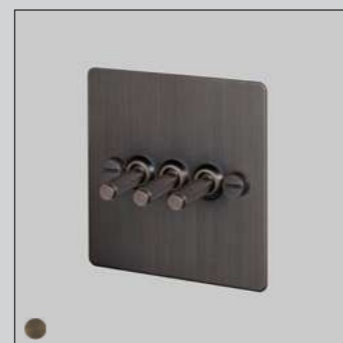

[product image.]