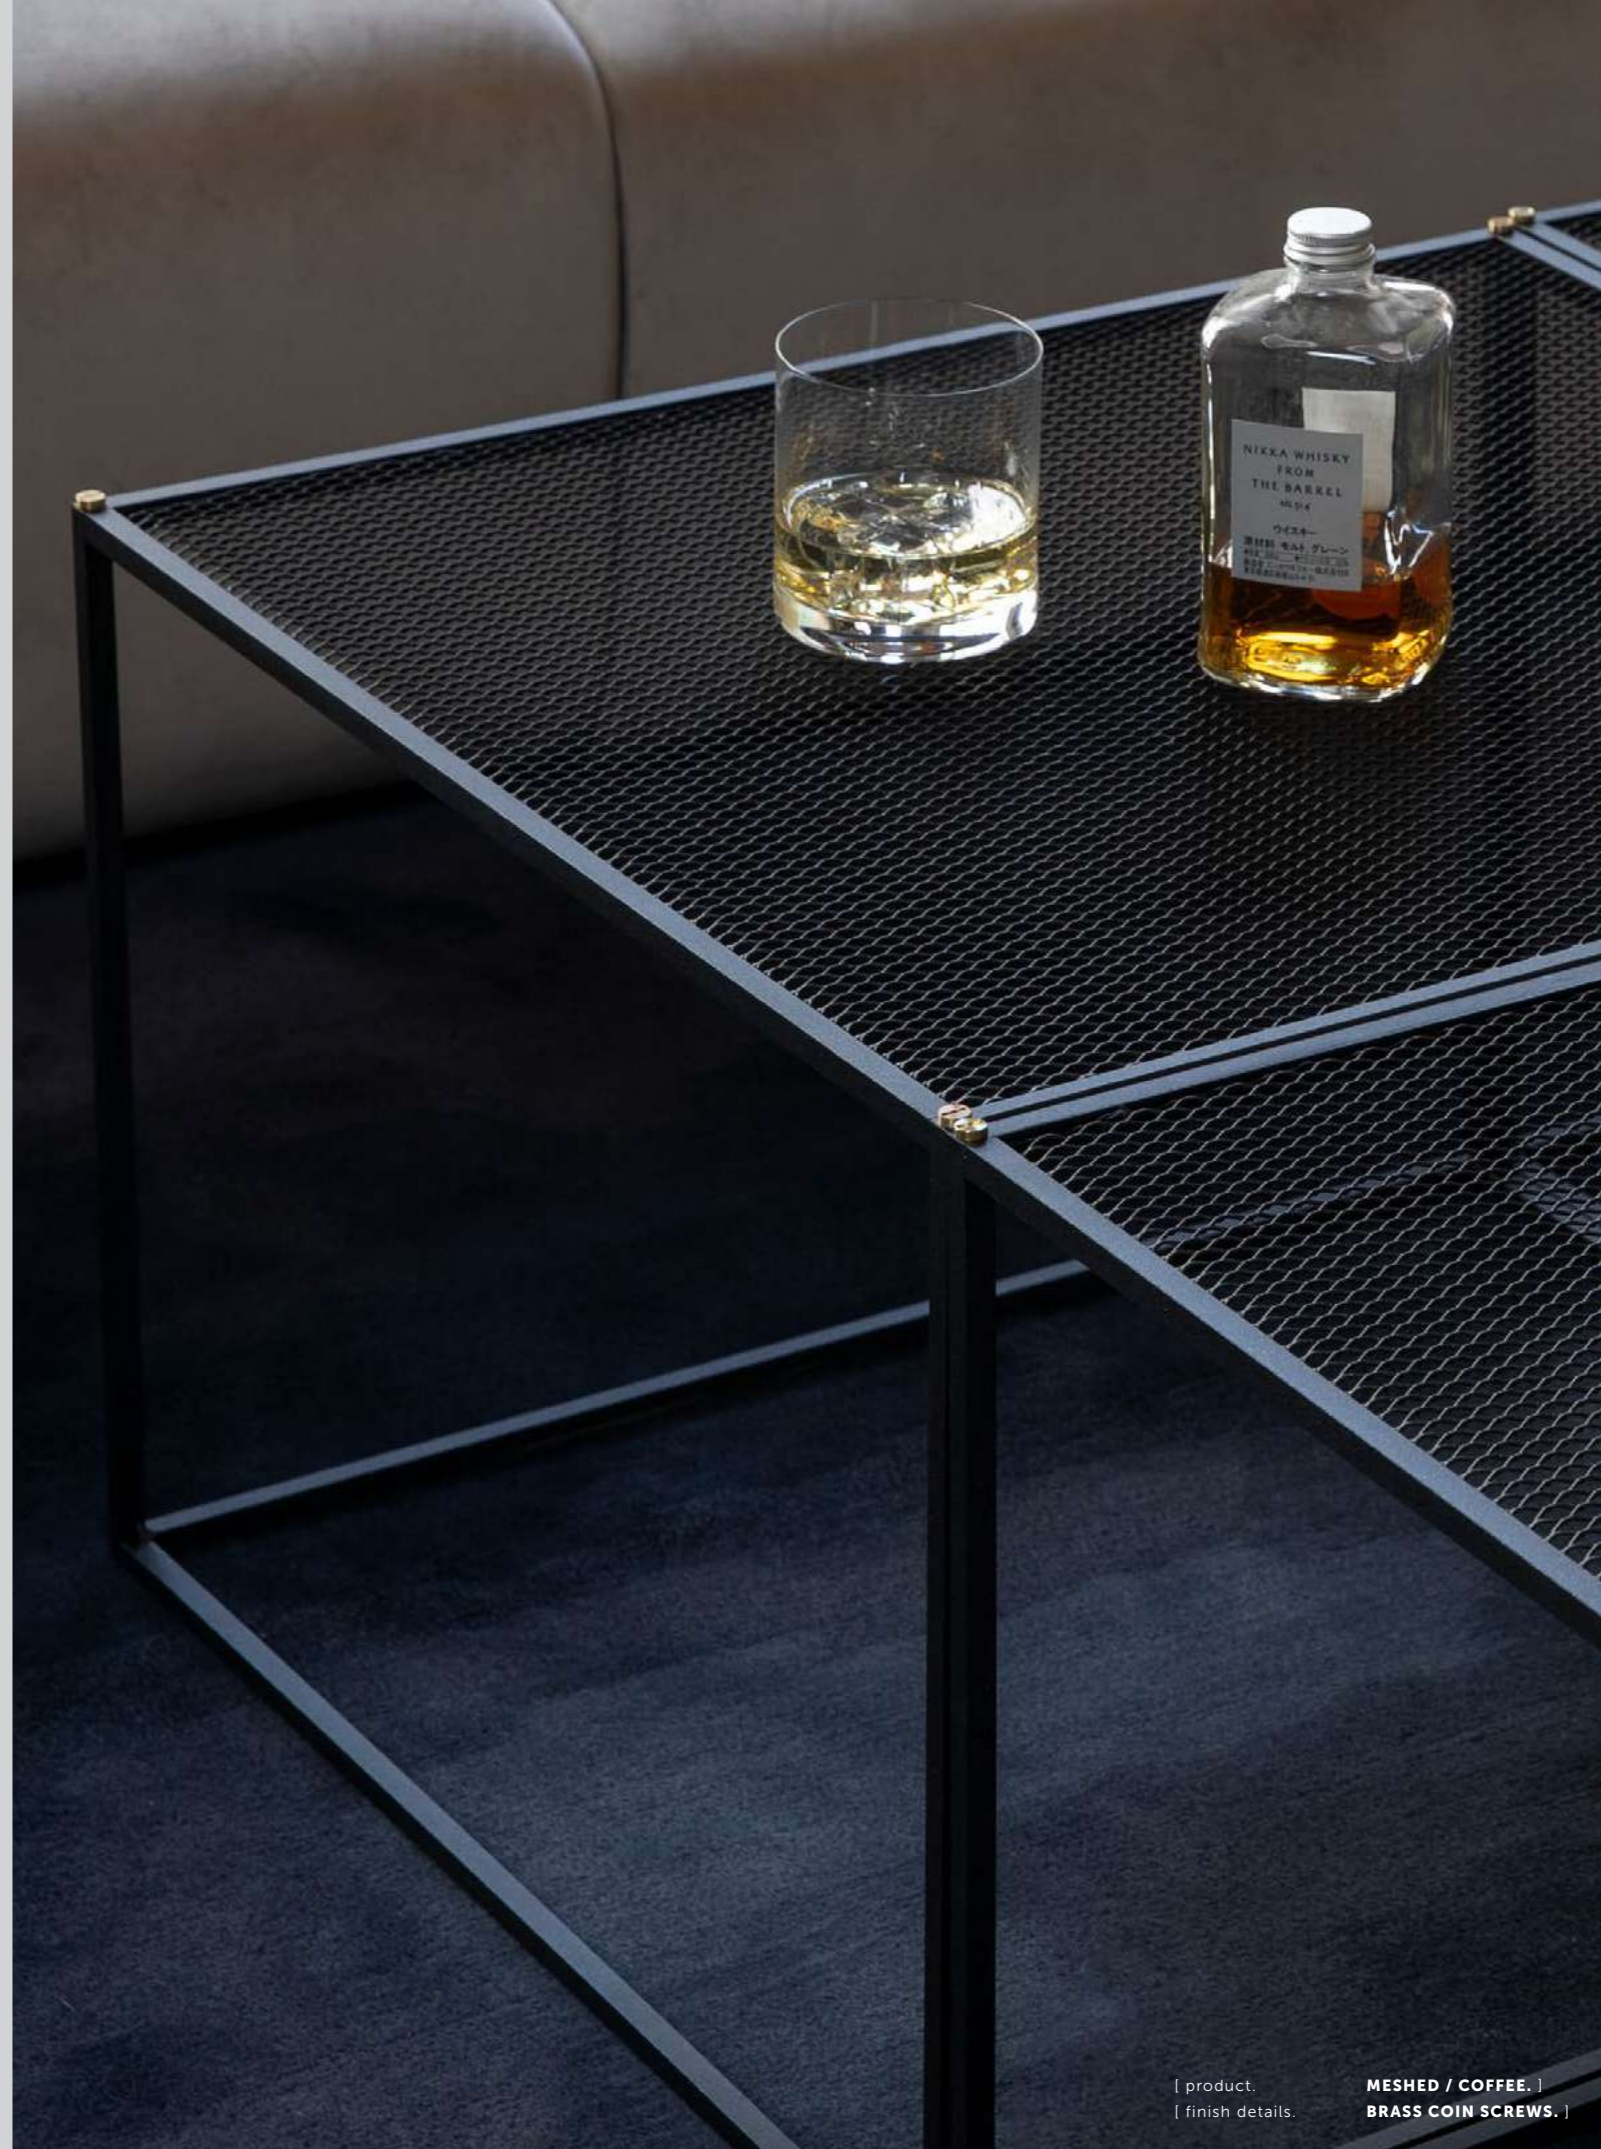

MESHED

[category.] **TABLES.]**

[finish.] **MATT BLACK STEEL.] ●**

[type.] **MESHED / COFFEE.]**
MESHED / PLANTER.]
MESHED / SIDE TABLE.]

[details.] **PERFORATED MESH.]**
COIN SCREWS IN BRASS & STEEL.]
SOLID METAL.]

[product image.]

[dimensions.]

[scale.]