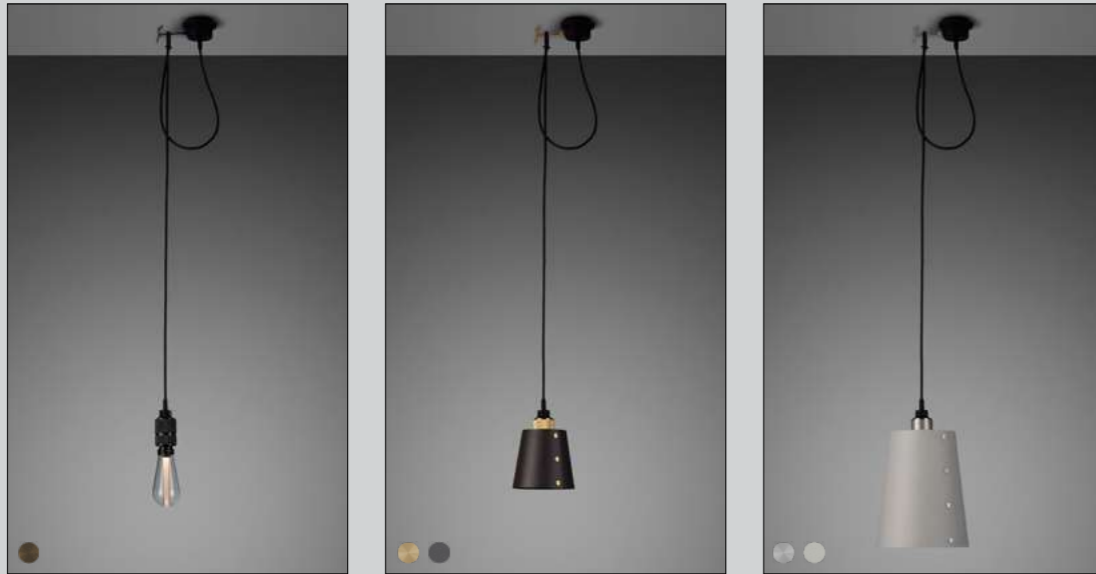

[finish.] **POLISHED WHITE MARBLE.]** 
SATIN BLACK MARBLE.] 

[product image.]

[scale.]

HOOKED 1.0

[category.] **PENDANTS.]**

[finish details.

- STEEL.]** 
- BRASS.]** 
- SMOKED BRONZE.]** 

[type.]
NUDE.]
SMALL.]
LARGE.]

[finish shade.

- STONE.]** 
- GRAPHITE.]** 

[cable length.] **UP TO 3M.]**

[socket.] **E27.]**
 [voltage.] **220-240V.]**
 [classification.] **CB/CE CERTIFIED, CLASS 1 & IP20.]**

[details.

- SOLID METAL.]**
- CUSTOMISING HOOKS.]**

[product image.

[scale.

※下記の寸法はイギリス版となるため、日本版についてはお問い合わせください。

[type.] **HOOKED 1.0 / SMALL.]**
 [finish.] **STEEL + GRAPHITE.]**

HOOKED 3.0 / 6.0

[category.] **PENDANTS.]**

[finish details.] **STEEL.]**
BRASS.]
SMOKED BRONZE.]