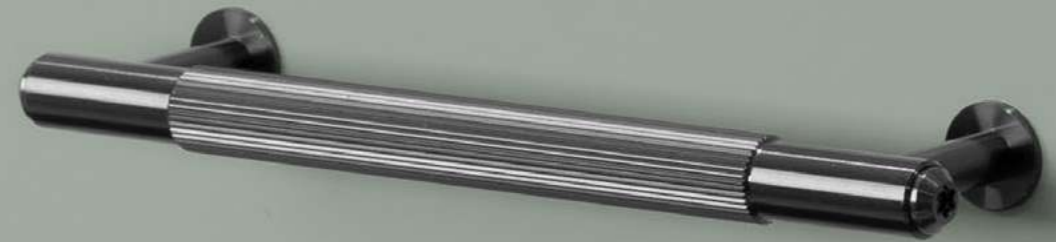

[size.]
SMALL.]
[finish.]
GUN METAL.]