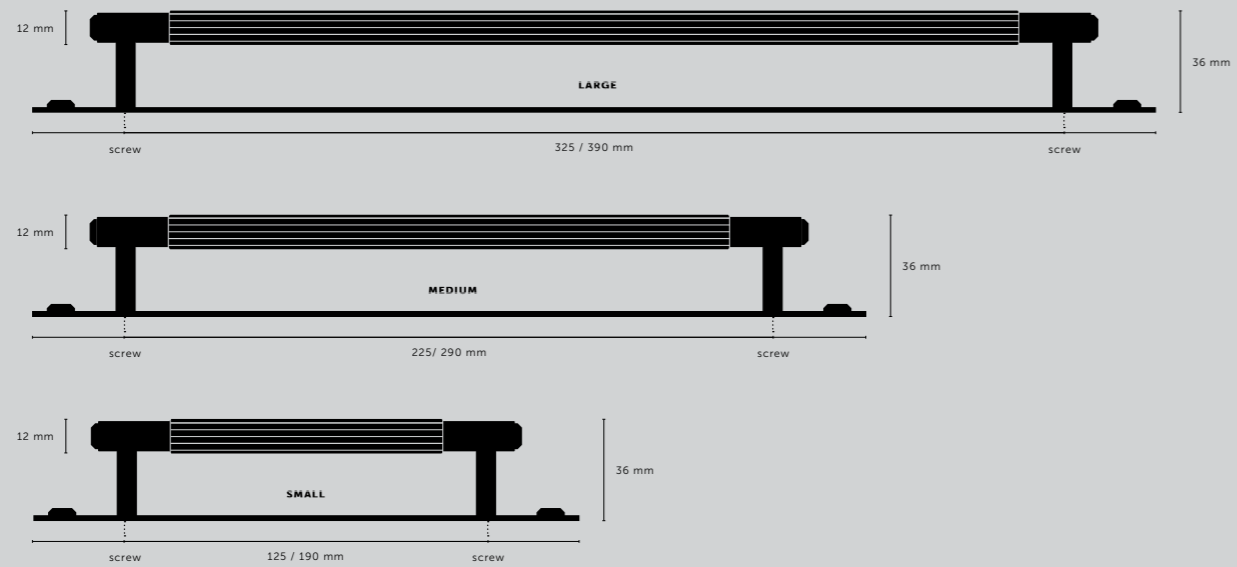

[details.]
SOLID METAL.]
BACKPLATE.]
TORX SCREWS.]

[dimensions.]

[scale.]

900 mm counter

[size.] **LARGE.]**
 [finish.] **BRASS.]**

[knurl. **CROSS.**]

Our signature cross-knurl pattern is diamond-cut into 20mm diameter solid bar and inspired by machinery. Industrial in look and scale this knurl feels amazing under touch. The cross-knurl is accompanied by our signature solid metal coin screws.