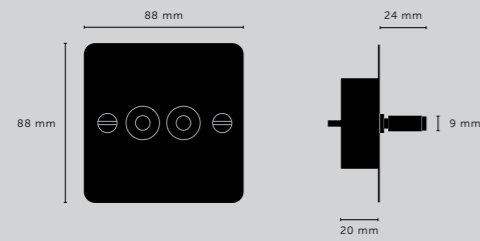

[knurl.] **CROSS.]**

[type.] **1G INTERMEDIATE.]**

1G.]

2G.]

3G.]

4G.]

[details.] **SOLID METAL.]**
COIN SCREWS.]
ON/OFF.]
2-WAY.]
3-WAY (INTERMEDIATE ONLY).]
10AX.]

[dimensions.]