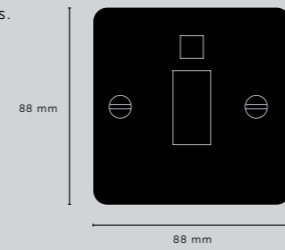

[finish details.] **WHITE.]
STEEL.]
BRASS.]
SMOKED BRONZE.]
BLACK.]**

[dimensions.]