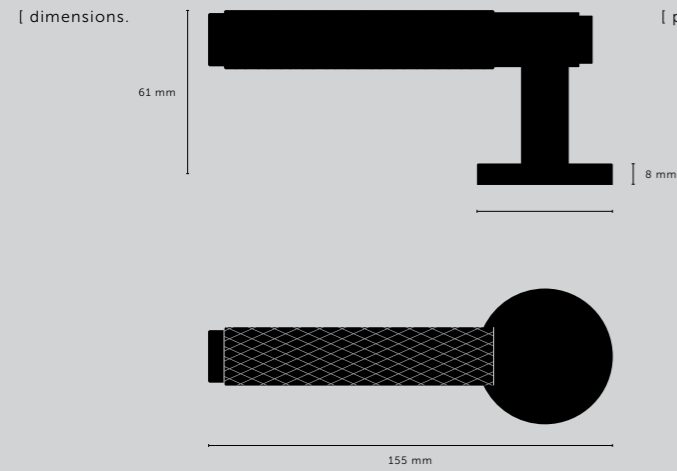

DOOR HANDLE SET / SPRUNG

[type.] **CENTRE-DISTANCE 38 MM.]**

[finish.] **STEEL.]**
BRASS.]
SMOKED BRONZE.]
BLACK.]

[knurl.] **CROSS.]**

[details.] **SOLID METAL.]**
COIN SCREW END.]

[fyi.] **SOLD IN PAIRS.]**
SPRING ASSISTED ROSE TO ENSURE HANDLE RETURNS TO CENTRE.]
FITS DOORS OF THICKNESS 35 - 54MM WITH SUPPLIED FITTINGS.]
INTERIOR USE ONLY.]
FOR USE IN UK & PARTS OF CE OR ROW IF USING OUR LATCHES.]