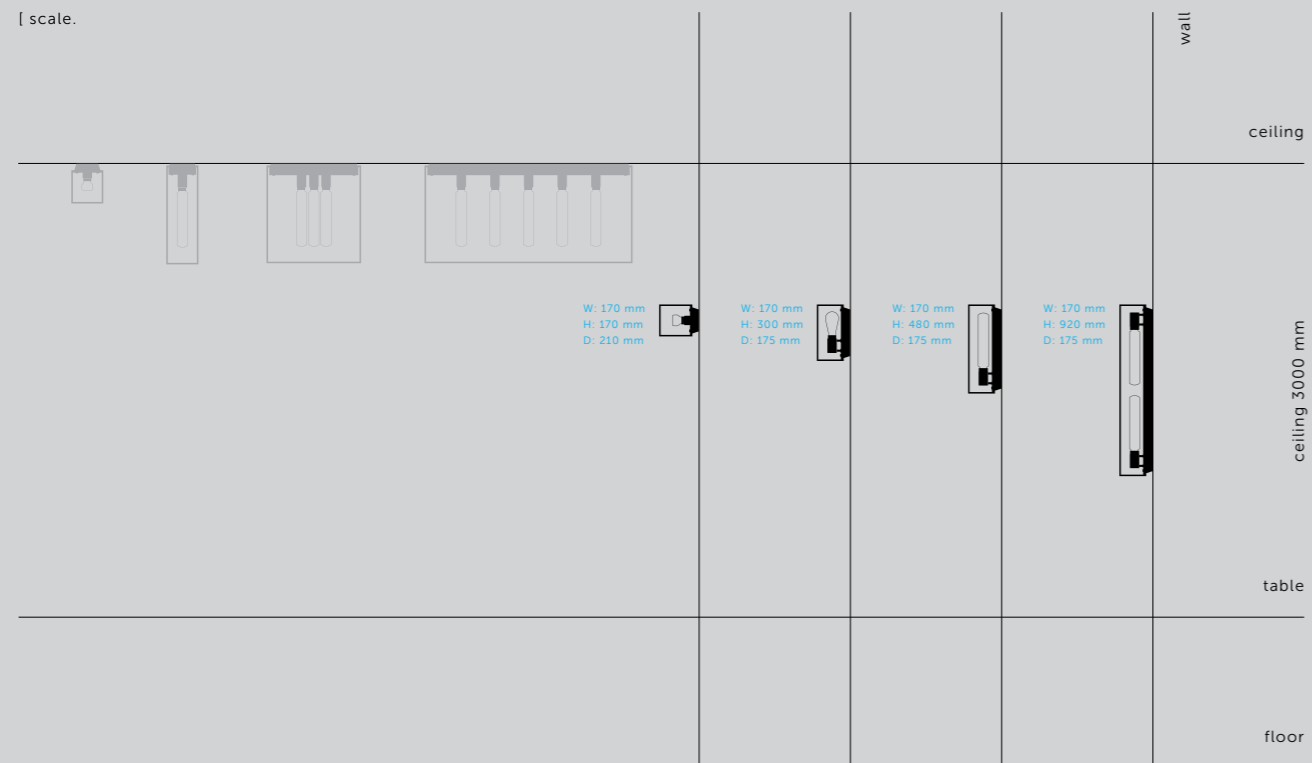

CAGED WALL

[category.] **WALL LIGHTS.]**

[socket.] **E27.]**
[voltage.] **220-240V.]**
[classification.] **CB/CE CERTIFIED, CLASS 1 & IP20.]**

[type.] **SMALL.]**
MEDIUM.]
LARGE.]
X-LARGE.]

[details.] **MATT BLACK METAL CAGE.]**
MATT BLACK KNURLED PENDANT.]
MATT BLACK COIN SCREWS.]

[finish.] **POLISHED WHITE MARBLE.]**
SATIN BLACK MARBLE.]

[product image.]

[scale.]