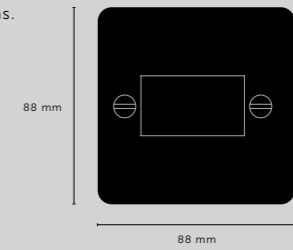

[finish details.] **WHITE.]
STEEL.]
BRASS.]
SMOKED BRONZE.]
BLACK.]**

[dimensions.]