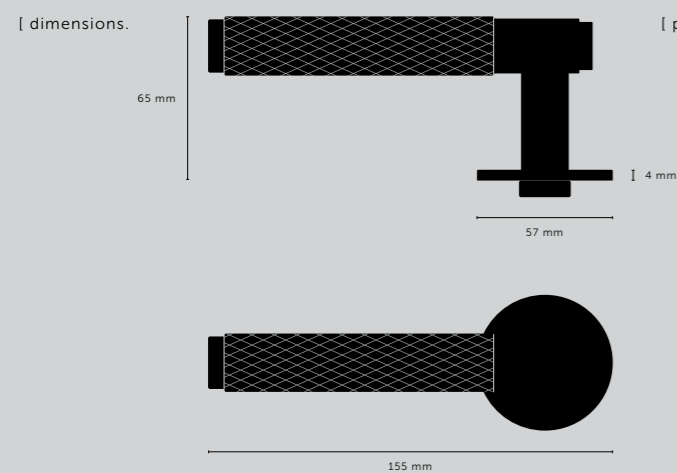

DOOR HANDLE SET / UNSPRUNG

[type.] **CENTRE-DISTANCE 38MM (UK - JP)* TRADE PRODUCT ONLY.]**

[finish.] **STEEL.]**
BRASS.]
SMOKED BRONZE.]
BLACK.]

[knurl.] **CROSS.]**

[details.] **SOLID METAL.]**
COIN SCREW END.]

[fyi.] **SOLD IN PAIRS.]**
CAN ONLY BE USED WITH HEAVILY SPRUNG LATCHES.]
FITS DOORS OF THICKNESS 35 - 54MM WITH SUPPLIED FITTINGS.]
INTERIOR USE ONLY.]