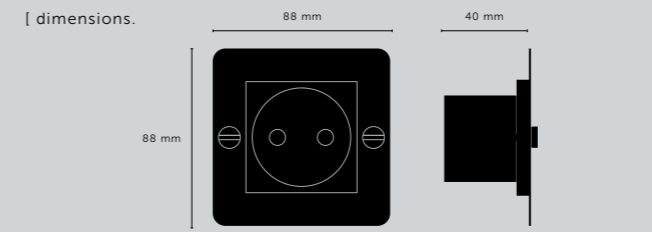

EURO PLUG SOCKET

[size.]
1G EURO PLUG SOCKET.]
2G EURO PLUG SOCKET.]
1G USB SOCKET.]

[details.]
16AMP SWITCHED.]
SOLID METAL.]
COIN SCREWS.]

[finish details.]
WHITE.]
STEEL.]
BRASS.]
SMOKED BRONZE.]
BLACK.]