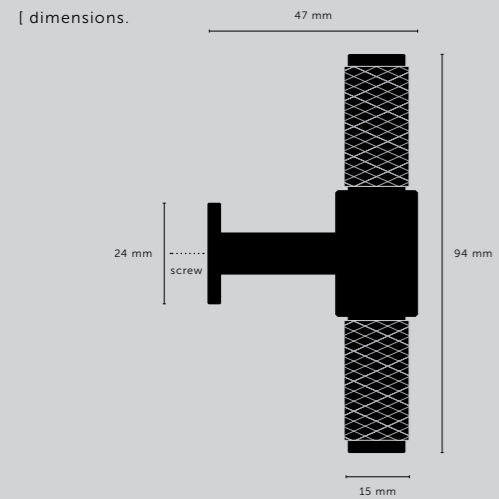

[product image.]

[dimensions.]

[scale.]

T-BAR / CROSS

[knurl.] **CROSS.]**

[details.] **SOLID METAL.]**

[finish.]
STEEL.] 
BRASS.] 
SMOKED BRONZE.] 
BLACK.] 

[scale.]