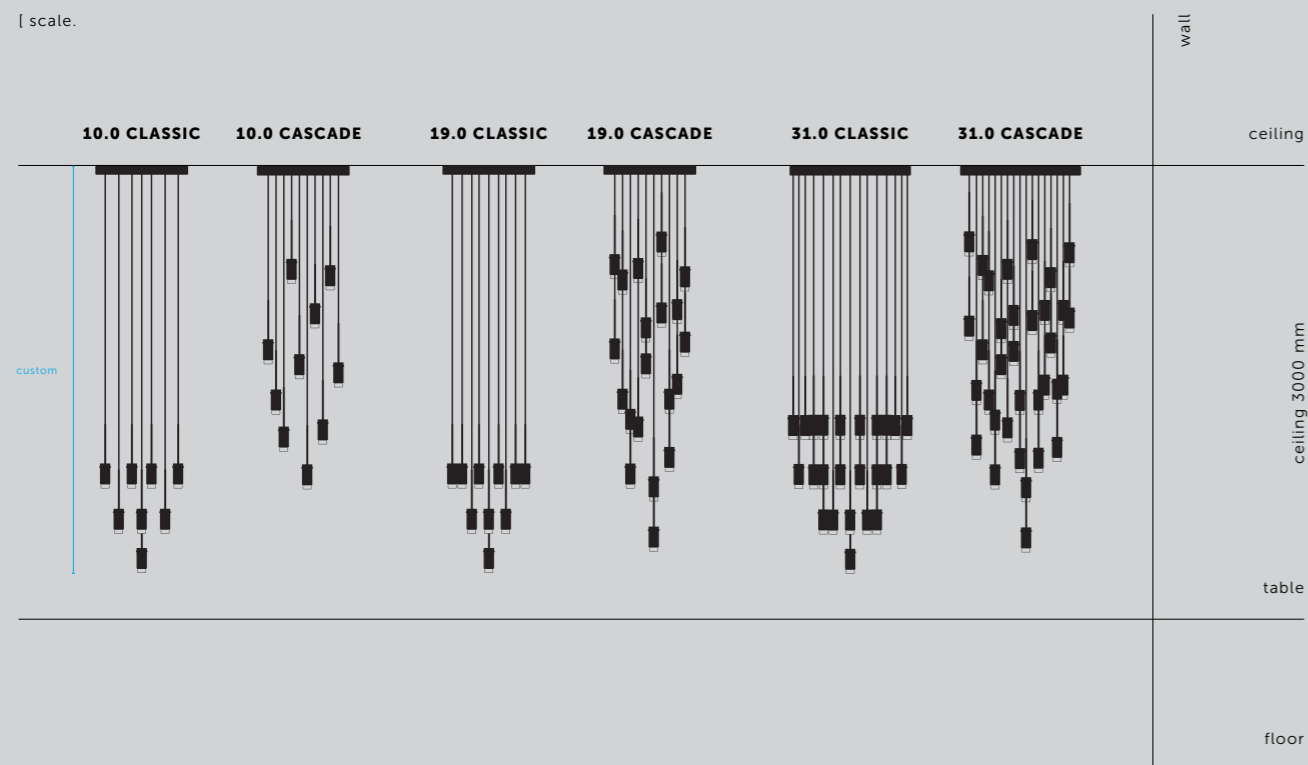

[product image.]

[scale.]

[type.] **19.0 CASCADE.]**
 [finish.] **GRAPHITE + BRASS.]**

CAGED CEILING

[category.] **CEILING LIGHTS.]**

[size.] **SMALL.]**
LARGE.]
4.0.]
5.0.]

[finish.] **POLISHED WHITE MARBLE.]** 
SATIN BLACK MARBLE.] 