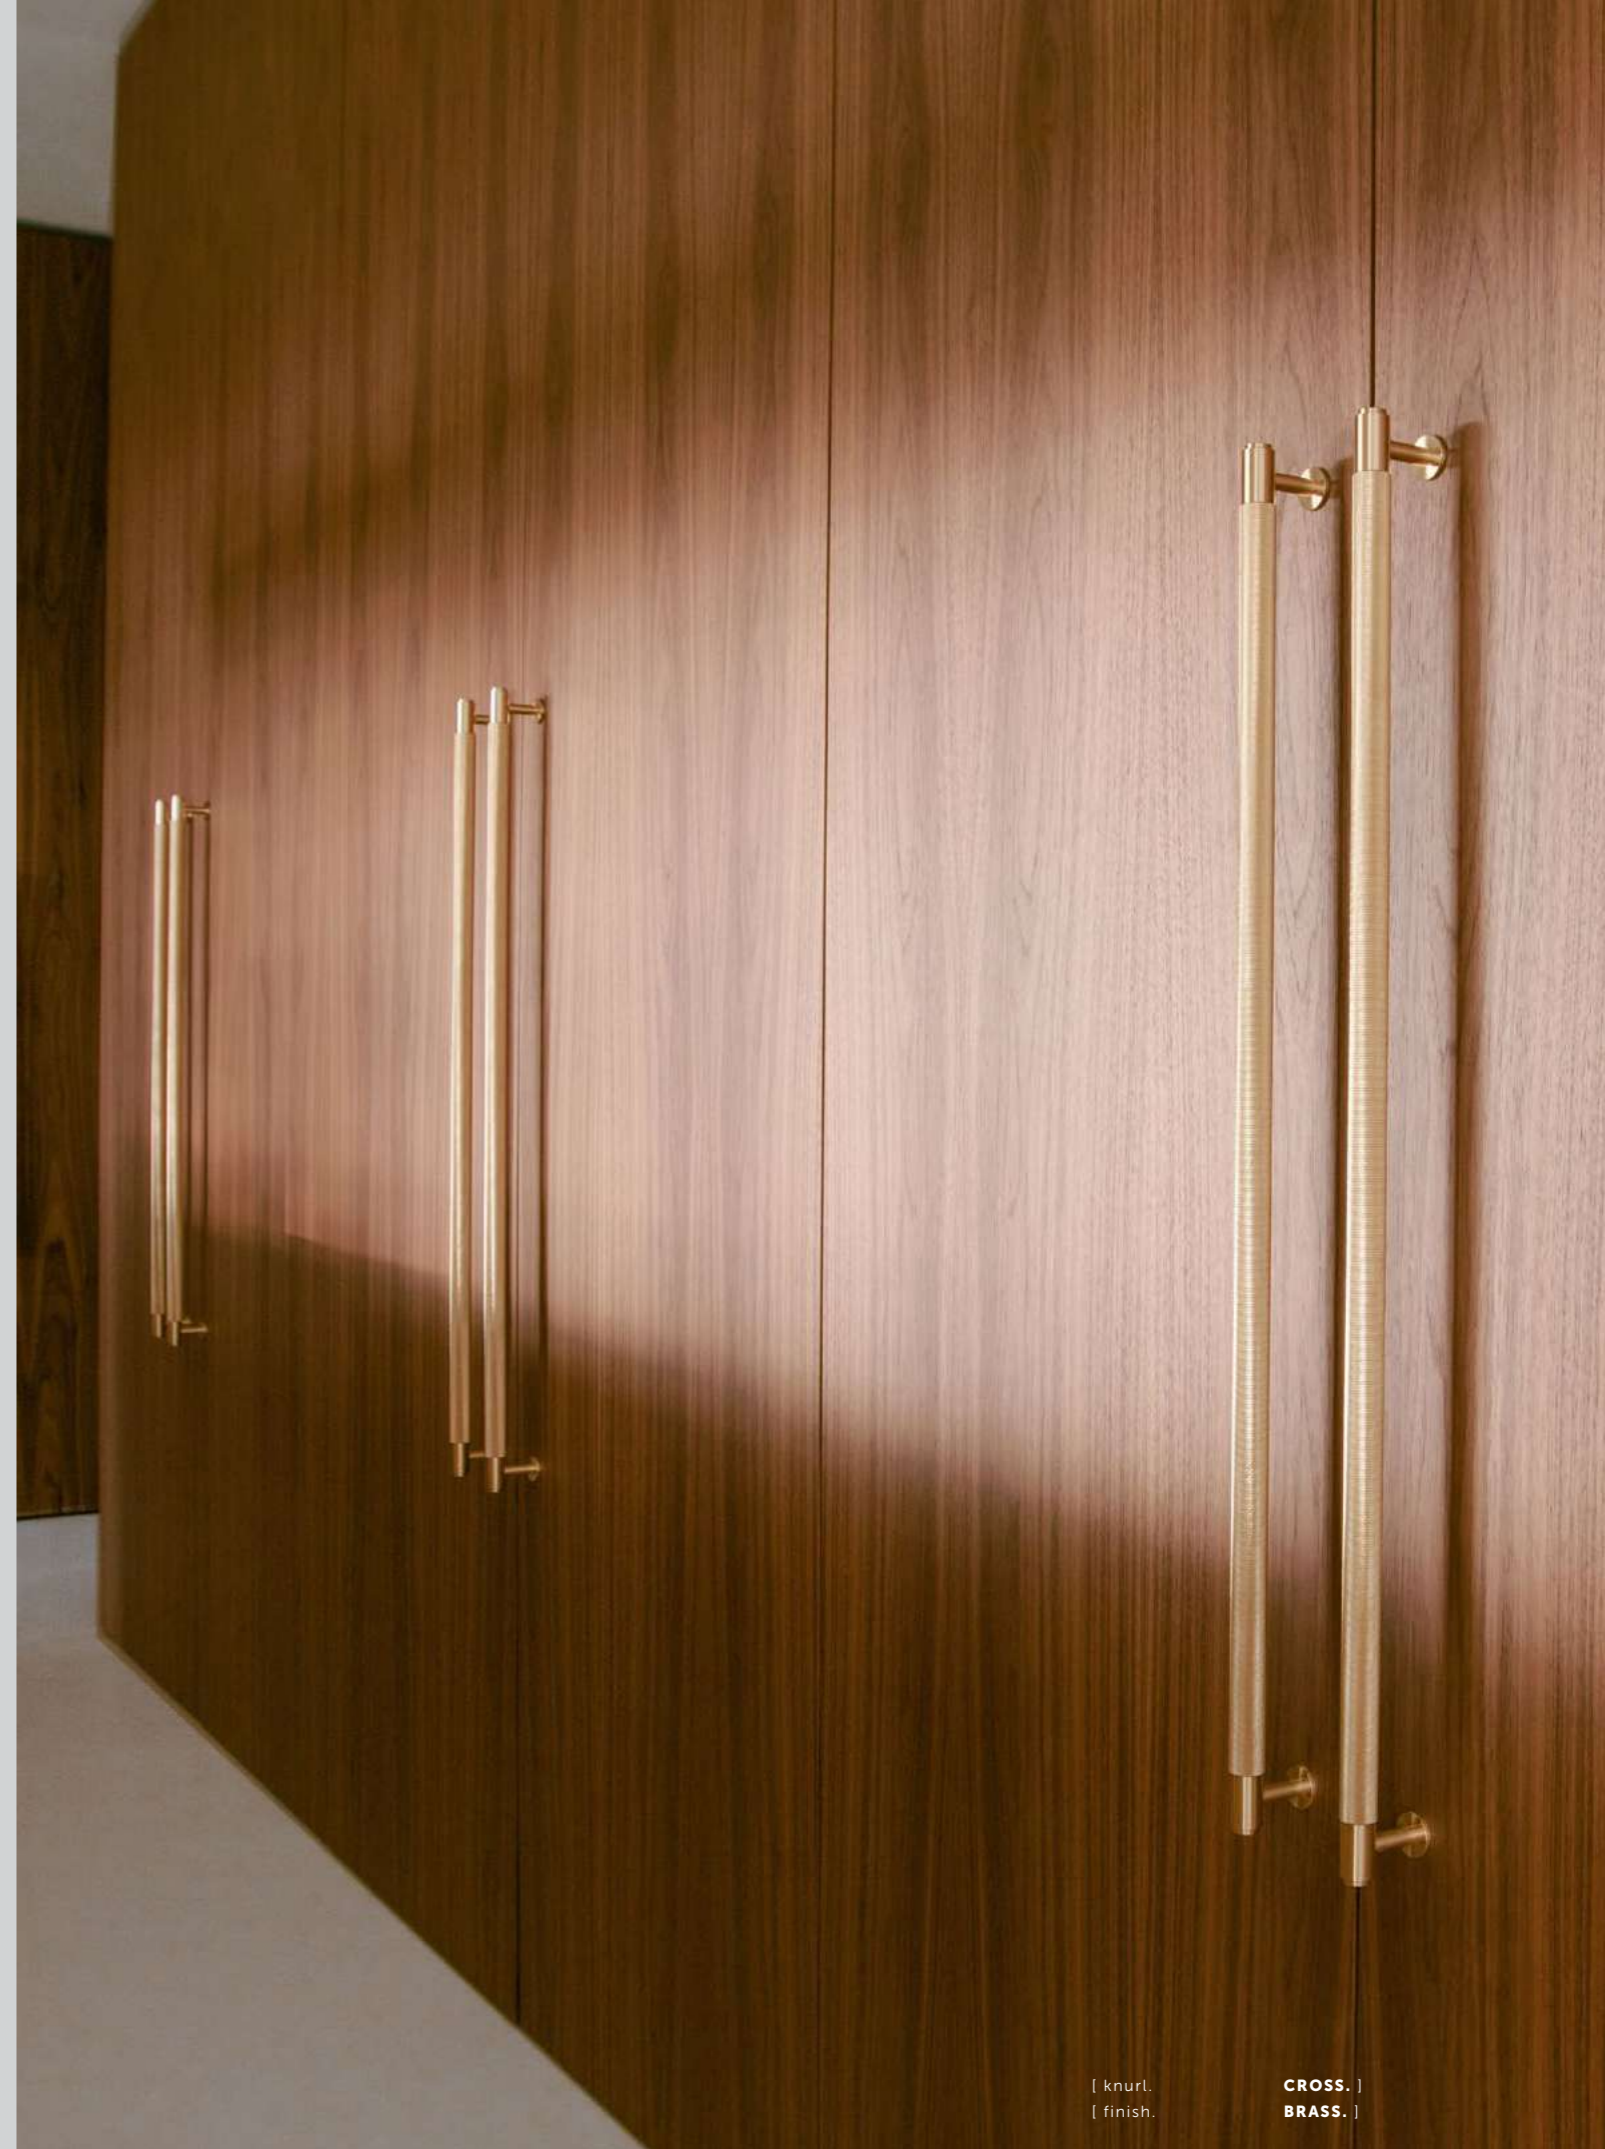

CLOSET BAR / CROSS

[knurl.] **CROSS.]**

[finish.] **STEEL.]**
BRASS.]
SMOKED BRONZE.]
BLACK.]

[details.] **SOLID METAL.]**
COIN SCREW ENDS.]

[details.] **COMES WITH 2 X 24 MM SMALL DISCS.]**
FITS THROUGH CABINET DOOR FROM BACKSIDE.]
DOUBLE-SIDED VERSION AVAILABLE PG. 46.]

[product image.]

[dimensions.]

[scale.]