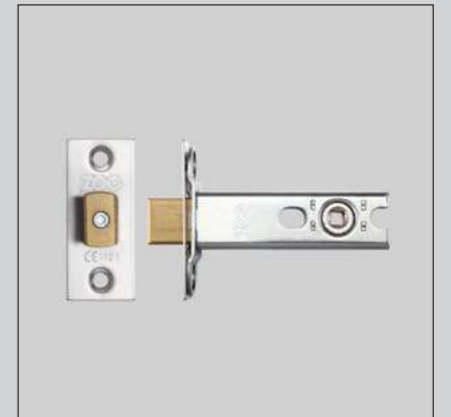

THUMBTURN LOCK LATCH

[info.] **57MM BACKSET.]**
FOR USE WITH OUR THUMBTURN LOCKS.]

[finish.] **STEEL.]** ◀

[product image.]