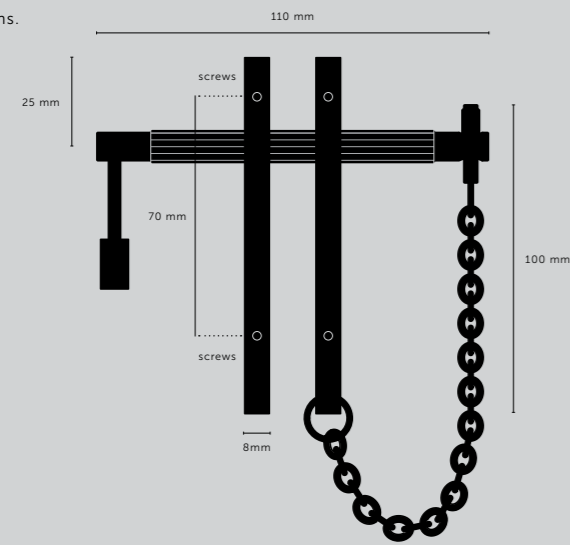

[details.] **SOLID METAL.]**
MACHINED STALK.]
TORX SCREW END.]

[dimensions.]

[product image.]

[scale.]

[knurl.] **LINEAR.]**
 [finish.] **BURNT STEEL.]**

PRECIOUS BAR / LINEAR

[knurl.]

LINEAR.]

[product image.]

[details.]

**SOLID METAL.]
PADLOCK + CHAIN.]**

[fyi.]

**INCLUDES B+P LOW SECURITY
PADLOCK AND KEY.]**

[finish.]

BURNT STEEL.]  **BRASS.]** 

[dimensions.]

[scale.]

900 mm counter

[detail.
[finish.]

**PADLOCK + CHAIN.]
BRASS.]**

THE HOOK

[knurl.] **CROSS.]**

[finish.] **STEEL.]**
BRASS.] ◀
SMOKED BRONZE.]

[details.] **SOLID METAL.]**
MACHINED HEAD.]