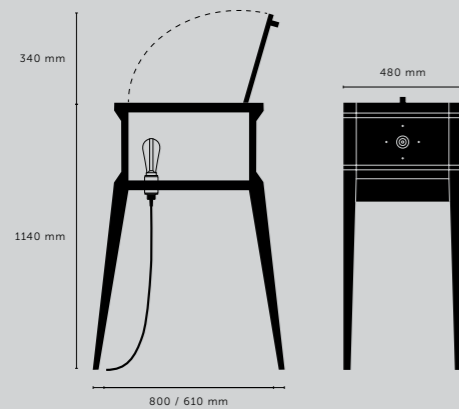

[dimensions.]