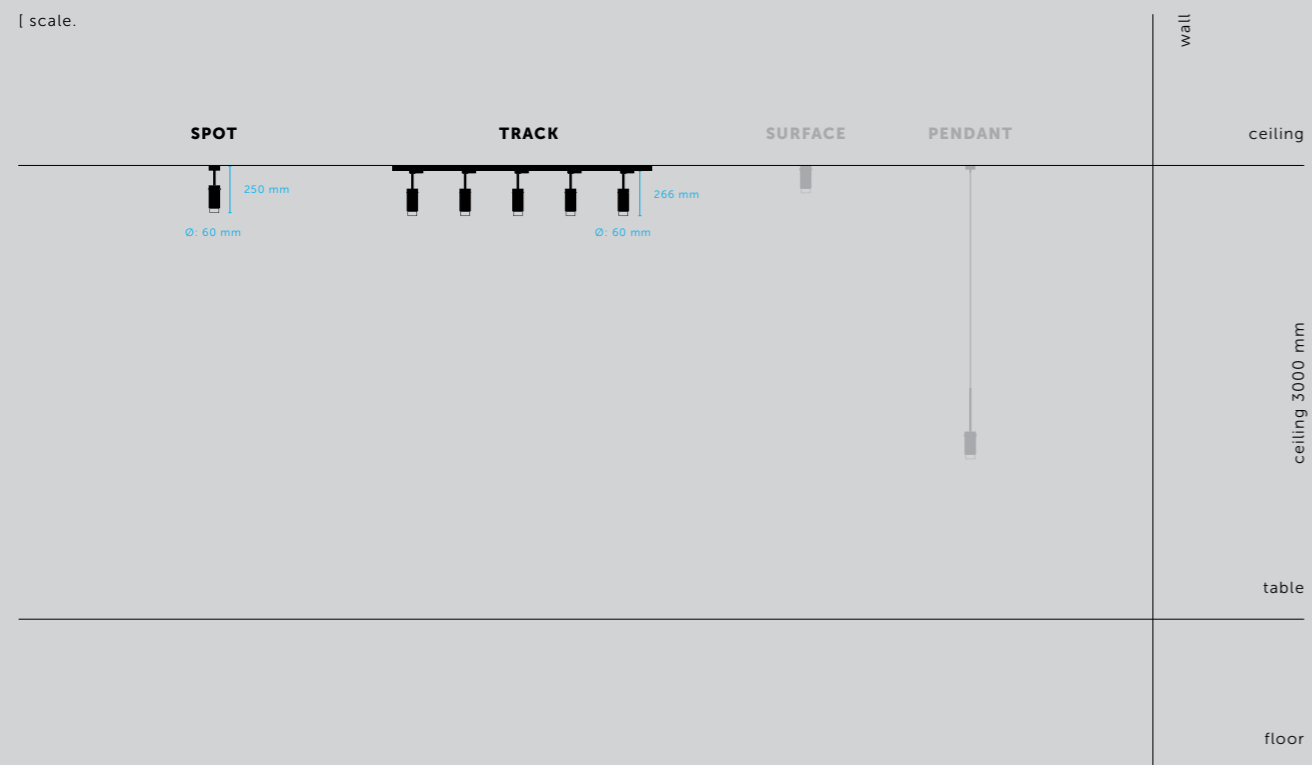

[scale.]

[type.] **EXHAUST SPOT.]**
[finish.] **STONE + GUN METAL.]**