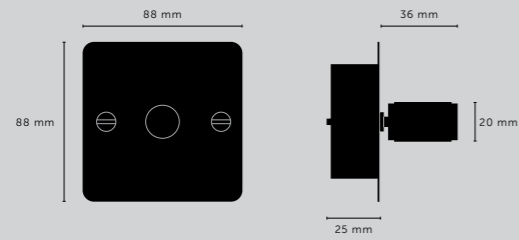

DIMMER SWITCH

[knurl.] **CROSS.]**

[type.] **1G.]**
2G.]
3G.]
4G.]

[details.] **SOLID METAL.]**
COIN SCREWS.]
2-WAY.]
ELECTRONIC SOFT START.]
DIMS LED / HALOGEN / INCANDESCENT.]
LEADING EDGE & TRAILING EDGE MODES.]

[finish.]

WHITE.]
WHITE + STEEL.]
WHITE + BRASS.]
STEEL.]
STEEL + BRASS.]
BRASS.]
SMOKED BRONZE.]
SMOKED BRONZE + BRASS.]
BLACK.]
BLACK + STEEL.]
BLACK + BRASS.]

[dimensions.]