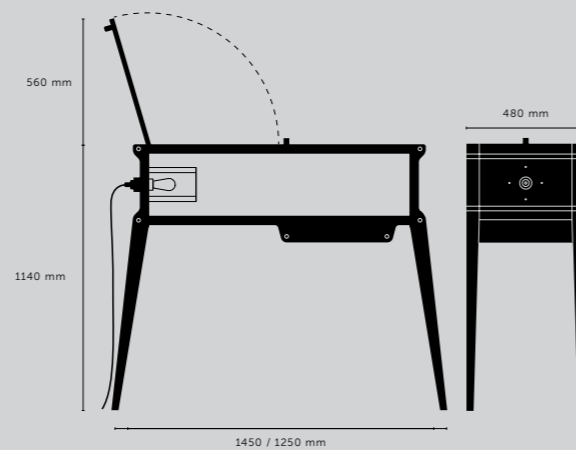

[dimensions.]