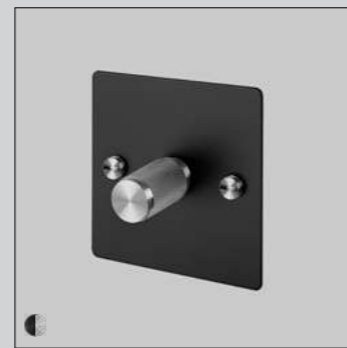

[finish.]

WHITE.]
WHITE + STEEL.]
WHITE + BRASS.]
STEEL.]
STEEL + BRASS.]
BRASS.]
SMOKED BRONZE.]
SMOKED BRONZE + BRASS.]
BLACK.]
BLACK + STEEL.]
BLACK + BRASS.]

[dimensions.]

[product image.]

TOGGLE SWITCH