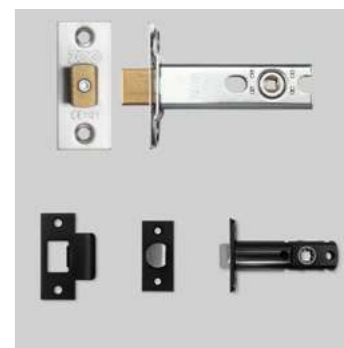

[page. 38.]

[product. **TUBULAR LATCH / SPRUNG.]**
[finish. **STEEL.]** [sku. **ZTLKA76HD.]**

[product. **TRIM PLATE FINISH UPGRADE.]**
[finish. **STEEL.]** [sku. **ZLAP01SS.]**
BRASS.] **ZLAP01PVD.]**
BLACK.] **ZLAP01PCB.]**

[page. 38.]