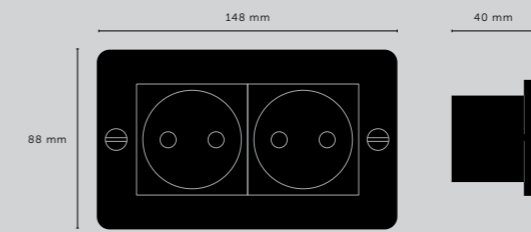

EURO PLUG SOCKET

[size.]
1G EURO PLUG SOCKET.]
2G EURO PLUG SOCKET.]
1G USB SOCKET.]

[details.]
16AMP SWITCHED.]
SOLID METAL.]
COIN SCREWS.]

[finish details.]
WHITE.]
STEEL.]
BRASS.]
SMOKED BRONZE.]
BLACK.]