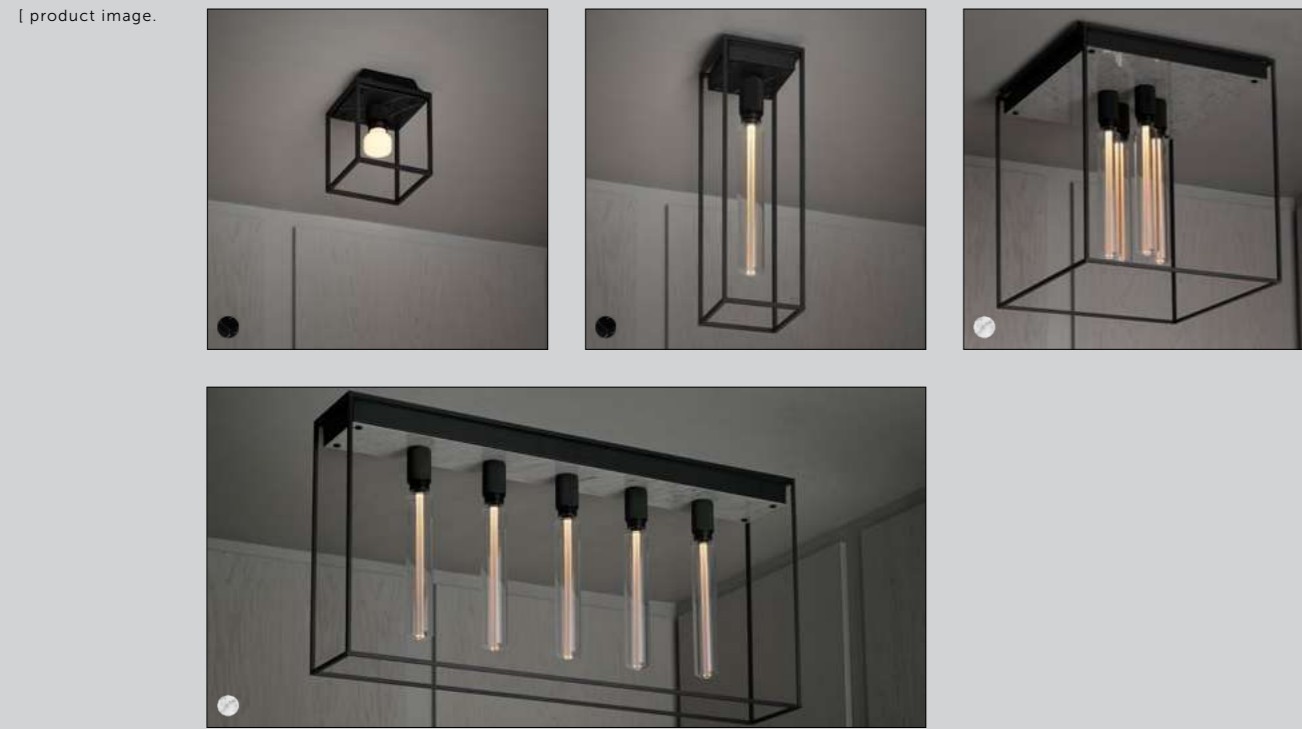

CAGED CEILING

[category.] **CEILING LIGHTS.]**

[size.] **SMALL.]**
LARGE.]
4.0.]
5.0.]

[finish.] **POLISHED WHITE MARBLE.]**
SATIN BLACK MARBLE.]

[socket.] **E27.]**

[voltage.] **220-240V.]**

[classification.] **CB/CE CERTIFIED, CLASS 1 & IP20.]**

[details.] **MATT BLACK METAL CAGE.]**
MATT BLACK KNURLED PENDANT.]
MATT BLACK COIN SCREWS.]