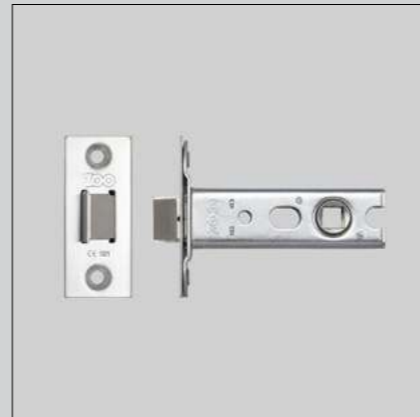

[knurl. **LINEAR.**]

Our new linear-knurl pattern is machined into 12mm diameter solid bar and inspired by fashion accessory hardware. Elegant in look and scale this knurl is beautifully refined. The linear-knurl is accompanied by machined torx screws.

[product image.]

DOOR TUBULAR LATCH

[details.] **57MM BACKSET.]**
FOR USE WITH OUR DOOR HANDLES
(NOT FIXED).]

[finish.] **STEEL.]** ◀

[product image.]

THUMBTURN LOCK LATCH

[info.] **57MM BACKSET.]**
FOR USE WITH OUR THUMBTURN LOCKS.]