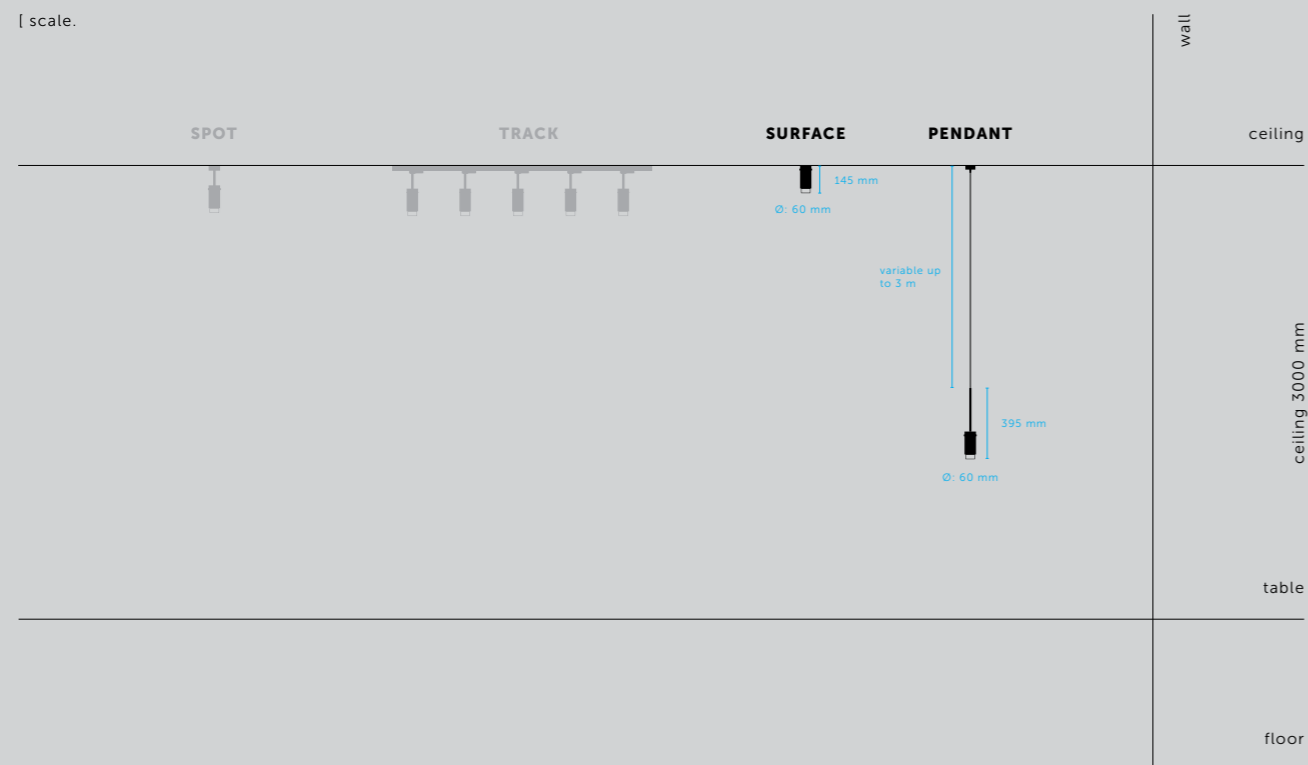

EXHAUST

[category.] **FIXED SPOTLIGHTS / PENDANTS.]**

[finish details.]
STEEL.]
BURNT STEEL.]
BRASS.]
GUN METAL.]

[type.]
SURFACE.]
PENDANT.]

[finish body.]
STONE.]
GRAPHITE.]

[knurl.]
LINEAR.]

[details.]
SOLID METAL.]
TORX SCREWS.]
LOW-GLARE HONEYCOMB FILTER.]

[fyi.]
COMPLETE FITTING COMPRISES OF BODY & DETAIL KIT.]
GU10 BULB REQUIRED & SOLD SEPARATELY.]

[socket.]
GU10.]
[voltage.]
220-240V.]
[classification.]
CB/CE CERTIFIED, CLASS 1 & IP20.]

[product image.]

[scale.]