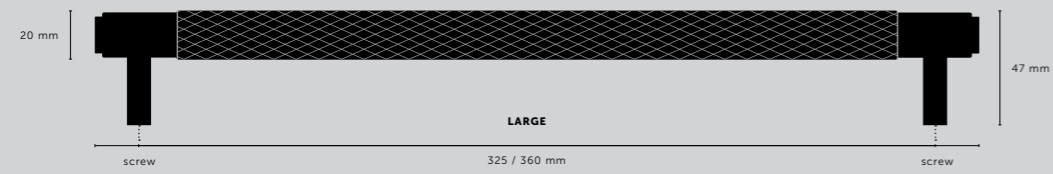

[details.]
SOLID METAL.]
COIN SCREW ENDS.]

[product image.]

[fyi.]
DOUBLE-SIDED VERSION AVAILABLE PG. 44.]

[dimensions.]

[scale.]

900 mm counter

[size.]
MEDIUM & LARGE.]
 [finish.]
SMOKED BRONZE.]

PULL BAR / PLATE / CROSS