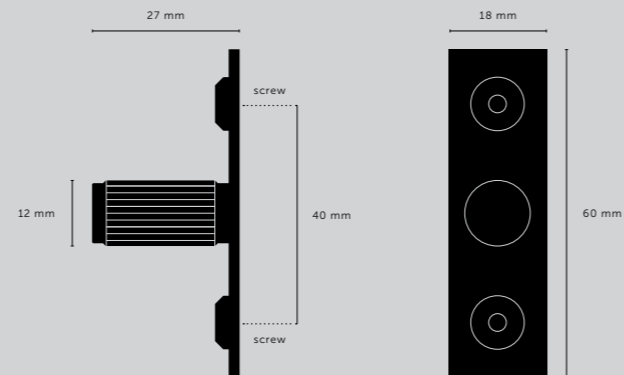

[dimensions.]