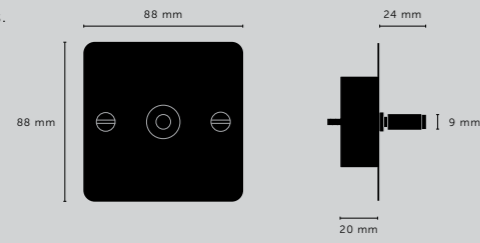

[knurl.] **CROSS.]**

[type.] **1G INTERMEDIATE.]**

1G.]

2G.]

3G.]

4G.]

[details.] **SOLID METAL.]**
COIN SCREWS.]
ON/OFF.]
2-WAY.]
3-WAY (INTERMEDIATE ONLY).]
10AX.]

[dimensions.]