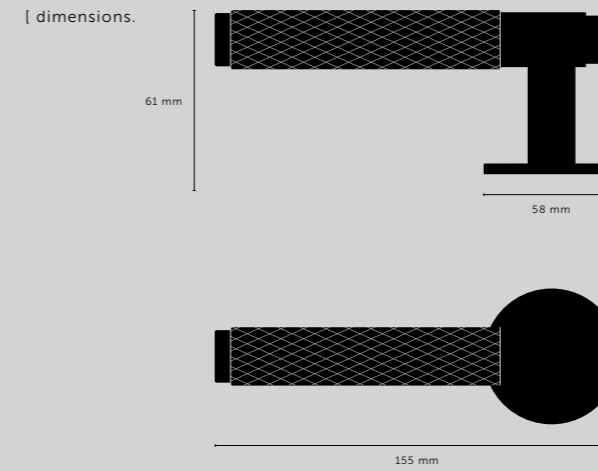

DOOR HANDLE / FIXED

[type.] **FIXED.]**

[finish.] **STEEL.]**
BRASS.]
SMOKED BRONZE.]
BLACK.]

[knurl.] **CROSS.]**

[details.] **SOLID METAL.]**
COIN SCREW END.]

[fyi.] **SOLD AS A SINGLE HANDLE.]**
HANDLE REMAINS IN FIXED POSITION.]
CAN BE FITTED TO ANY DOOR.]
INTERIOR USE ONLY.]