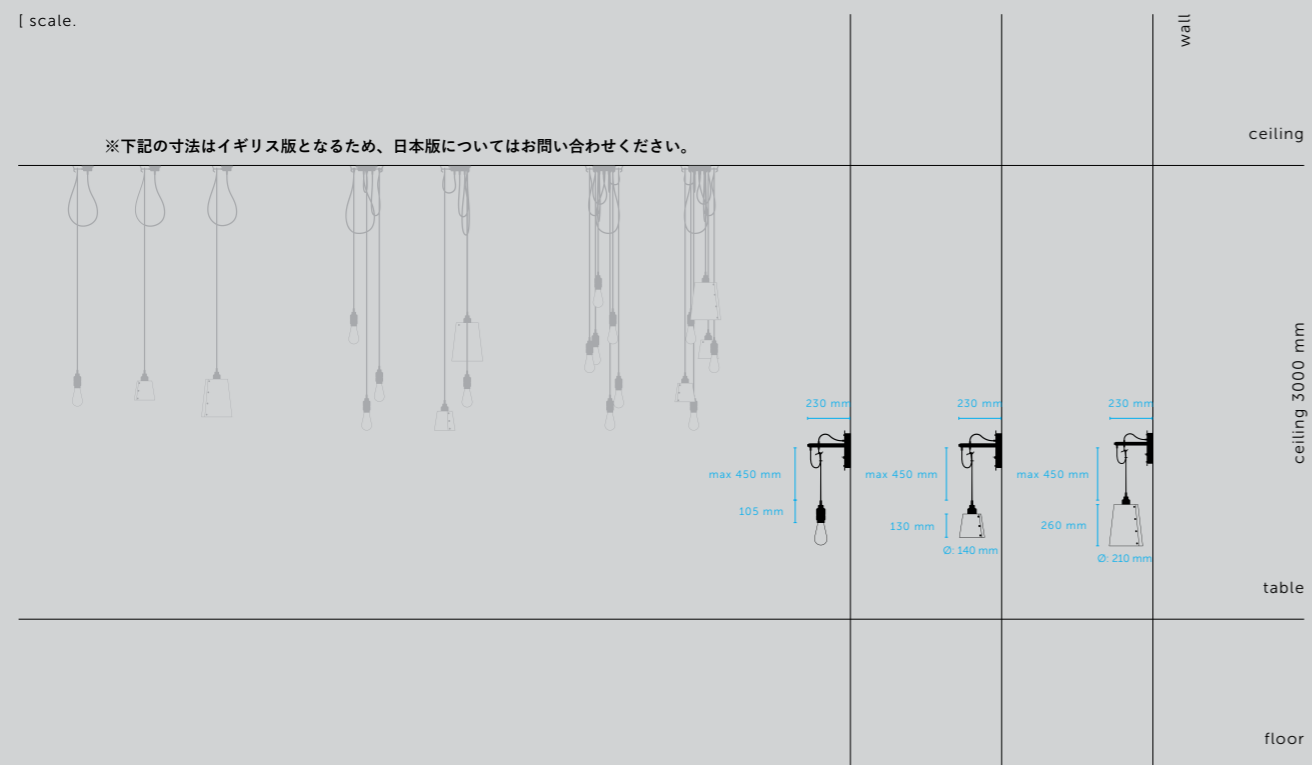

HOOKED WALL

[category.] **WALL LIGHTS.]**

[finish details.

STEEL.]
BRASS.]
SMOKED BRONZE.]

[type. **NUDE.]**
SMALL.]
LARGE.]

[finish body.

STONE.]
GRAPHITE.]

[cable length. **UP TO 0.5M.]**

[socket. **E27.]**

[voltage. **220-240V.]**

[classification. **CB/CE CERTIFIED, CLASS 1 & IP20.]**

[details.

SOLD METAL.]
MACHINED HOOKS.]

[product image.

[scale.