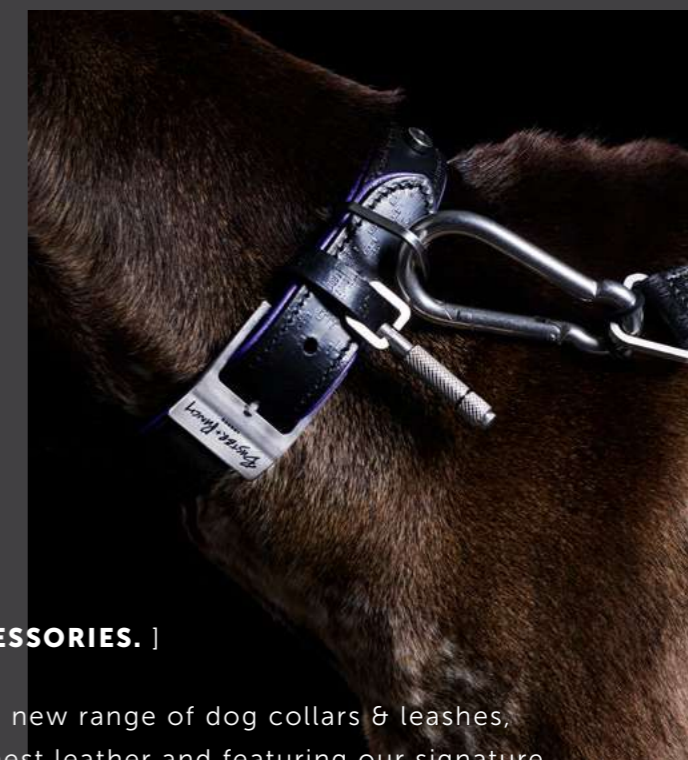

[lengths.] **360 MM.]**
400 MM.]
420 MM.]

[product.]
[product.]

NECKLACE.]
DOUBLE BRACELET.]

[range. **PET ACCESSORIES.**]

We have crafted a new range of dog collars & leashes, made from the finest leather and featuring our signature, precision machined, solid metal detailing. From the gently embossed buffalo leather to the super-soft cow leather, the diamond-cut knurled pendant to the studded coin screws - this range will make sure your dog stands out from the crowd, or at least in the park.