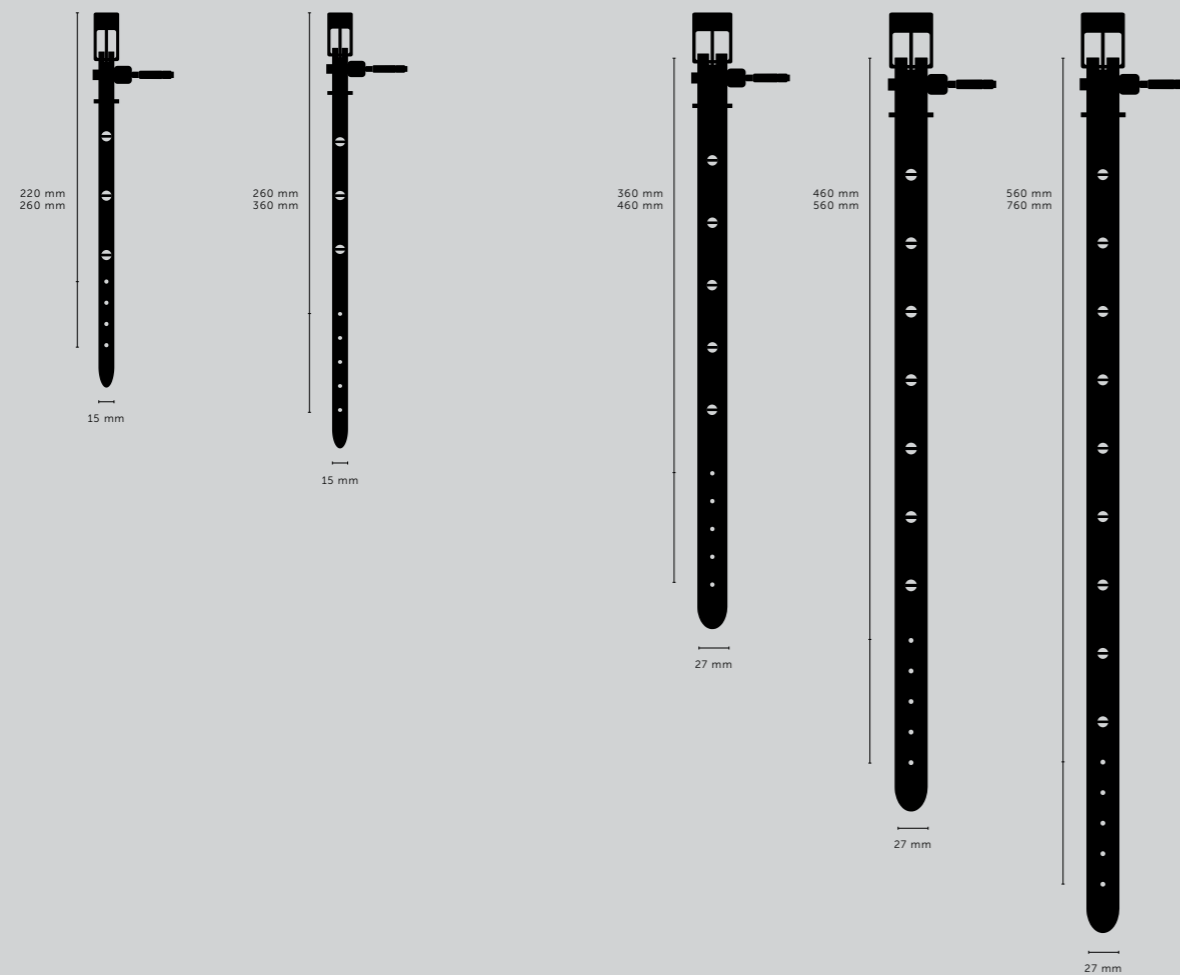

[dimensions.]

X-SMALL

SMALL

MEDIUM

LARGE

X-LARGE