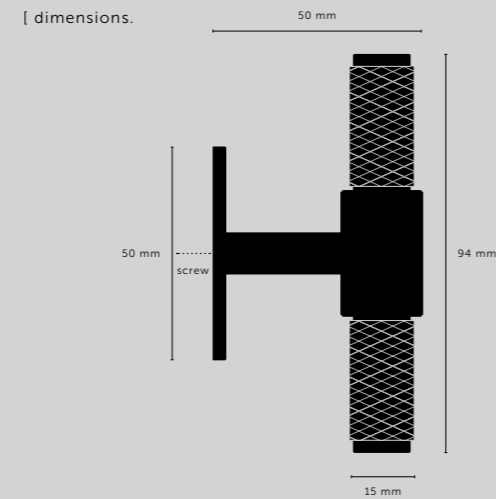

T-BAR / PLATE / CROSS

[knurl.] **CROSS.]**

[details.] **SOLID METAL
BACKPLATE.]
COIN SCREWS.]**

[finish.]
STEEL.]
BRASS.]
SMOKED BRONZE.]
BLACK.]