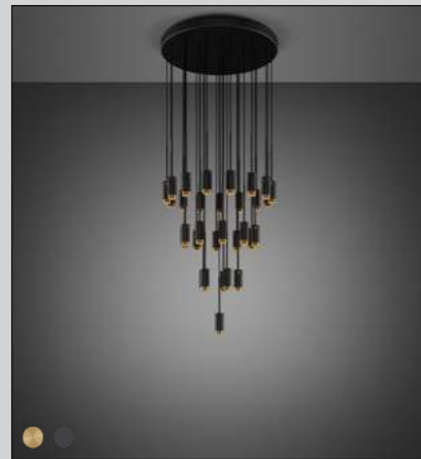

EXHAUST

[category.] **CHANDELILERS.]**

[finish details.]
STEEL.]
BURNT STEEL.]
BRASS.]
GUN METAL.]

[type.]
10.0 CLASSIC.]
10.0 CASCADE.]
19.0 CLASSIC.]
19.0 CASCADE.]
31.0 CLASSIC.]
31.0 CASCADE.]

[finish body.]
STONE.]
GRAPHITE.]

[knurl.] **LINEAR.]**

[fyi.] **CABLE LENGTHS CUSTOM.]**

[details.]
SOLID METAL.]
TORX SCREWS.]
LOW-GLARE HONEYCOMB FILTER.]

[socket.] **GU10.]**
[voltage.] **220-240V.]**
[classification.] **CB/CE CERTIFIED, CLASS 1 & IP20.]**

[product image.]