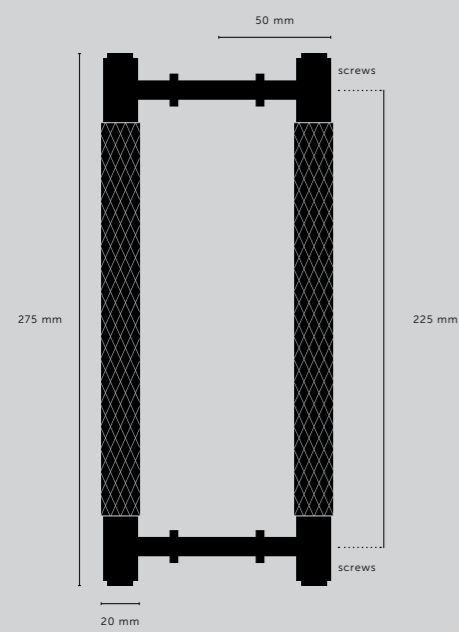

[details.]
SOLID METAL.]
COIN SCREW ENDS.]

[product image.]

[fyi.]
DOUBLE-SIDED VERSION AVAILABLE PG. 44.]

[dimensions.]

[scale.]

900 mm counter

[size.]
MEDIUM & LARGE.]
 [finish.]
SMOKED BRONZE.]

PULL BAR / PLATE / CROSS

[details.] **SOLID METAL.]**
COIN SCREW ENDS.]

[finish.] **STEEL.]**
BRASS.]
SMOKED BRONZE.]
BLACK.]

[product image.]

[scale.]

[scale.]

DOUBLE-SIDED CLOSET BAR / CROSS

[knurl.] **CROSS.]**

[finish.] **STEEL.]**