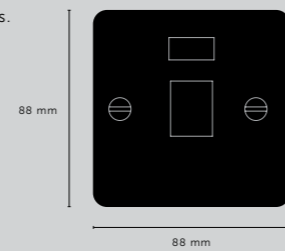

[dimensions.]

DP SWITCH

[details.] **20A DOUBLE POLE.]
WITH NEON.]**

[dimensions.]

[finish details.] **WHITE.]
STEEL.]
BRASS.]
SMOKED BRONZE.]
BLACK.]**

[dimensions.]

COOKER CONTROL UNIT

[details.] **13A DOUBLE POLE SWITCH.]
13A SOCKET.]**