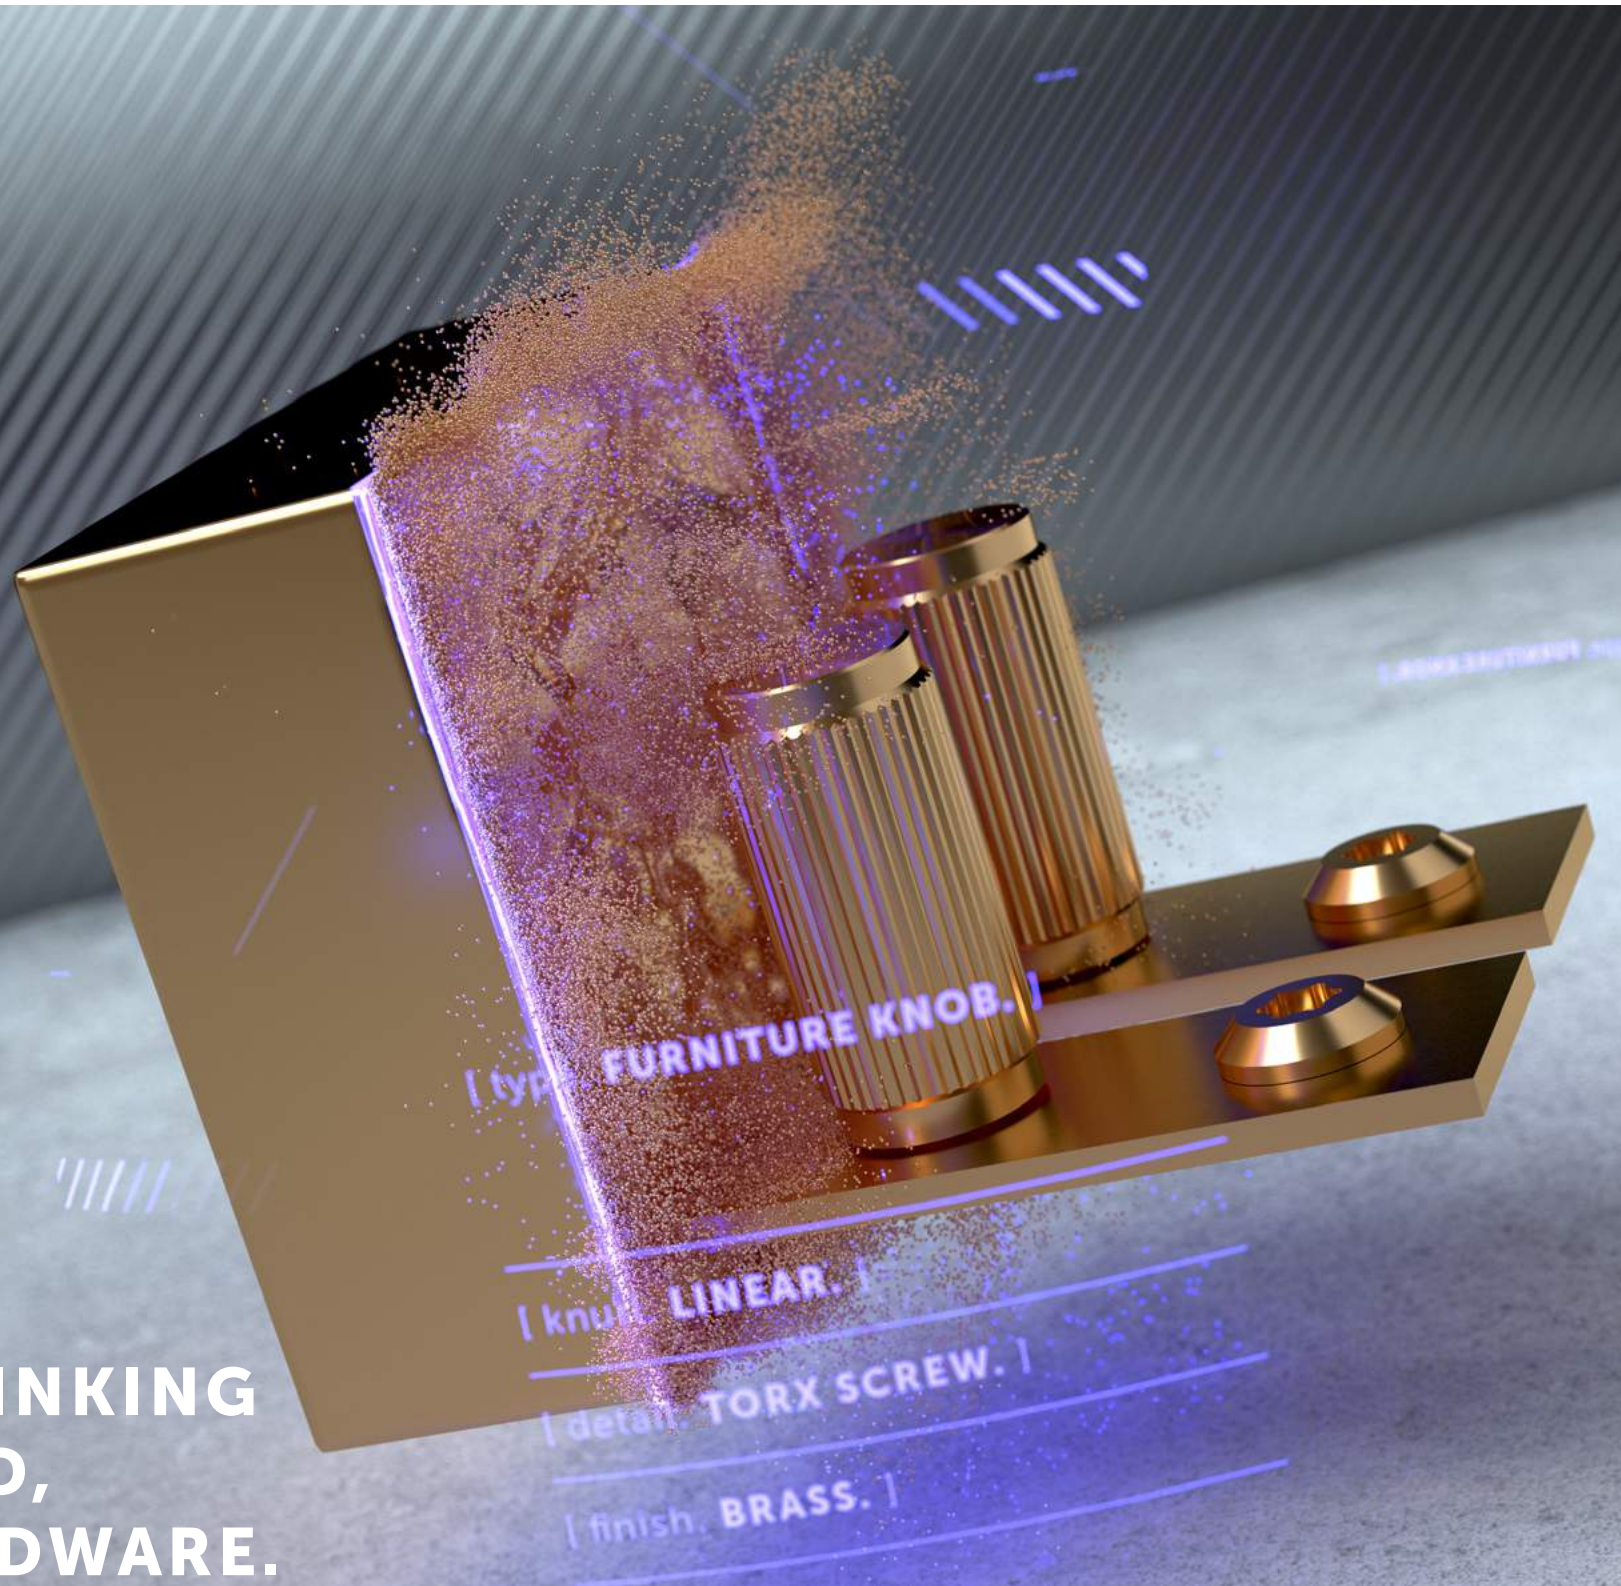

BUSTER+PUNCH

LONDON

[introducing. **LINEAR.**]

MORIOSELECT.COM

A FORWARD-THINKING
RANGE OF SOLID,
PRECISION HARDWARE.

LINEAR
LINEAR
LINEAR
LINEAR
LINEAR
LINEAR
LINEAR
LINEAR
LINEAR
LINEAR

LINEARシリーズ

is a range of elegant cabinet handles inspired by fashion accessory hardware. Diamond-milled from rare solid metals, the range features our new signature, linear knurl pattern and machined torx screws.