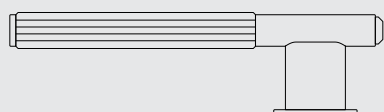

[range. **LINEAR.**]

[type. **FURNITURE KNOB / LINEAR.**]

[info. **FINISHカラー & SKUコード**]

[finish.]	[jp.]
steel	GFK-07315
burnt steel	GFK-36438
brass	GFK-05316
gun metal	GFK-35319
black	GFK-02318

[type. **FURNITURE KNOB / PLATE / LINEAR.**]

[info. **FINISHカラー & SKUコード**]

[finish.]	[jp.]
steel	GFK-07320
burnt steel	GFK-36439
brass	GFK-05321
gun metal	GFK-35324
black	GFK-02323

[type. **L-BAR.**]

[info. **FINISHカラー & SKUコード**]

[finish.]	[jp.]
steel	GLB-07325
burnt steel	GLB-36440
brass	GLB-05326
gun metal	GLB-35329
black	GLB-02328

[type. **PRECIOUS BAR.**]

[info. **FINISHカラー & SKUコード**]

[finish.]	[jp.]
burnt steel	RCC-36441
brass	RCC-05421

[type. **PULL BAR / LINEAR.**]

[info. **FINISHカラー & SKUコード**]

[finish.]	[jp. small.]	[jp. medium.]	[jp. large.]
steel	GPB-07285	GPB-07290	GPB-07295
brass	GPB-05286	GPB-05291	GPB-05296
gun metal	GPB-35289	GPB-35294	GPB-35299
black	GPB-02288	GPB-02293	GPB-02298

[type. **PULL BAR / PLATE / LINEAR.**]

[info. **FINISHカラー & SKUコード**]

[finish.]	[jp. small.]	[jp. medium.]	[jp. large.]
steel	GPB-07300	GPB-07305	GPB-07310
brass	GPB-05301	GPB-05306	GPB-05311
gun metal	GPB-35304	GPB-35309	GPB-35314
black	GPB-02303	GPB-02308	GPB-02313