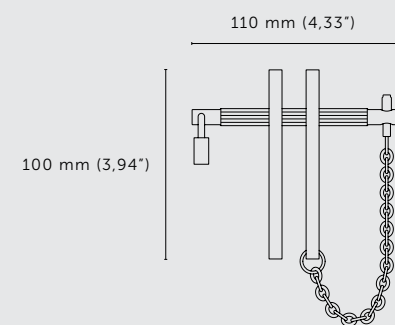

[type. **PRECIOUS BAR.**]

[knurl. **LINEAR.**]

[detail. **PADLOCK & CHAIN.**]

[process. **JEWELLERY SMITHERY.**]

[info. **FINISHカラー & SKUコード**]

[finish.] [jp.]

burnt steel RCC-36441

brass RCC-05421

[info. **PRODUCT.**]

ダイヤモンドカット仕上げ・LINEARシリーズ
鉄製チェーンが付いたバーの先に"B+P"ロゴ入り南京錠が付いて大切なプライバシーを守るプレシャス・バー

*not intended as a high-security lock / 高度なセキュリティ機能を保証するものではありません。

[range. **LINEAR.**]