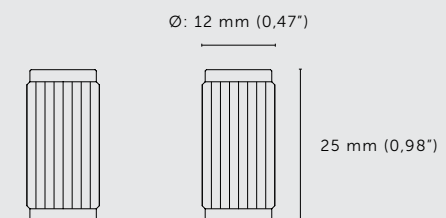

[range. **LINEAR.**]

8