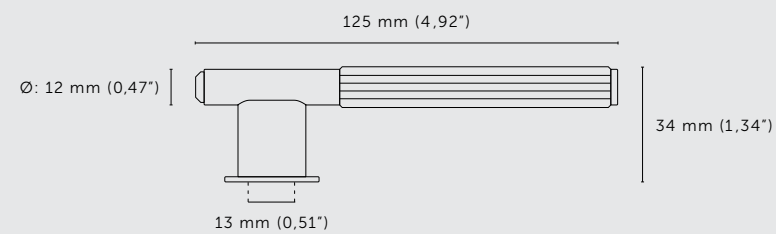

[type. **L-BAR.**]

[knurl. **LINEAR.**]

[detail. **TORX SCREW.**]

[process. **PRECISION MILLING.**]

[info. **PRODUCT.**]

ダイヤモンドカット仕上げ・LINEARシリーズ
バックプレート付ファニチャーノブ+トルクスネジ

[info. **FINISHカラー & SKUコード**]

[finish.]	[jp.]
steel	GLB-07325
burnt steel	GLB-36440
brass	GLB-05326
gun metal	GLB-35329
black	GLB-02328

[range. **LINEAR.**]