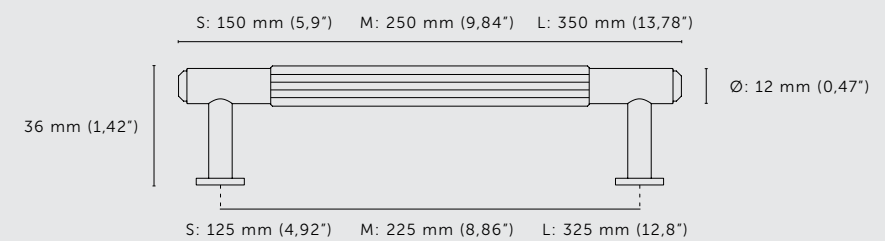

[type. **PULL BAR / LINEAR.**]

[knurl. **LINEAR.**]

[detail. **TORX SCREW.**]

[process. **PRECISION MACHINING.**]

[info. **PRODUCT.**]

ダイヤモンドカット仕上げ・LINEARシリーズ
メタルディスク付プルバー

[info. **FINISHカラー & SKUコード**]

[finish.]	[jp. small.]	[jp. medium.]	[jp. large.]
steel	GPB-07285	GPB-07290	GPB-07295
brass	GPB-05286	GPB-05291	GPB-05296
gun metal	GPB-35289	GPB-35294	GPB-35299
black	GPB-02288	GPB-02293	GPB-02298

[range. **LINEAR.**]