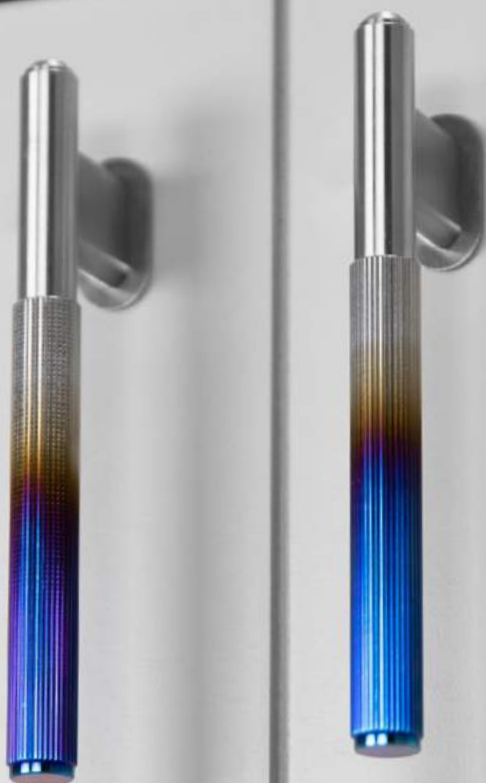

BUSTER+PUNCH

LONDON

[introducing. **LINEAR.**]

MORIOSELECT.COM

A FORWARD-THINKING
RANGE OF SOLID,
PRECISION HARDWARE.

LINEAR
LINEAR
LINEAR
LINEAR
LINEAR
LINEAR
LINEAR
LINEAR
LINEAR
LINEAR

LINEARシリーズ

is a range of elegant cabinet handles inspired by fashion accessory hardware. Diamond-milled from rare solid metals, the range features our new signature, linear knurl pattern and machined torx screws.

[new finish. **BURNT STEEL.**]

**INSPIRED BY MOTORBIKE
EXHAUSTS, BURNT STEEL IS
A TRAIL-BLAZING NEW FINISH
THAT WILL BE SURE TO SET THE
INTERIORS INDUSTRY ON FIRE.**

When an exhaust runs lean, the excessive heat turns the metal into a stunning rainbow of blue, purple and yellow. We have innovated a new technique to harness this oxide effect and when applied to marine-grade stainless steel the final finish is both elegant and unexpected. The best bit – no two finishes are ever the same.