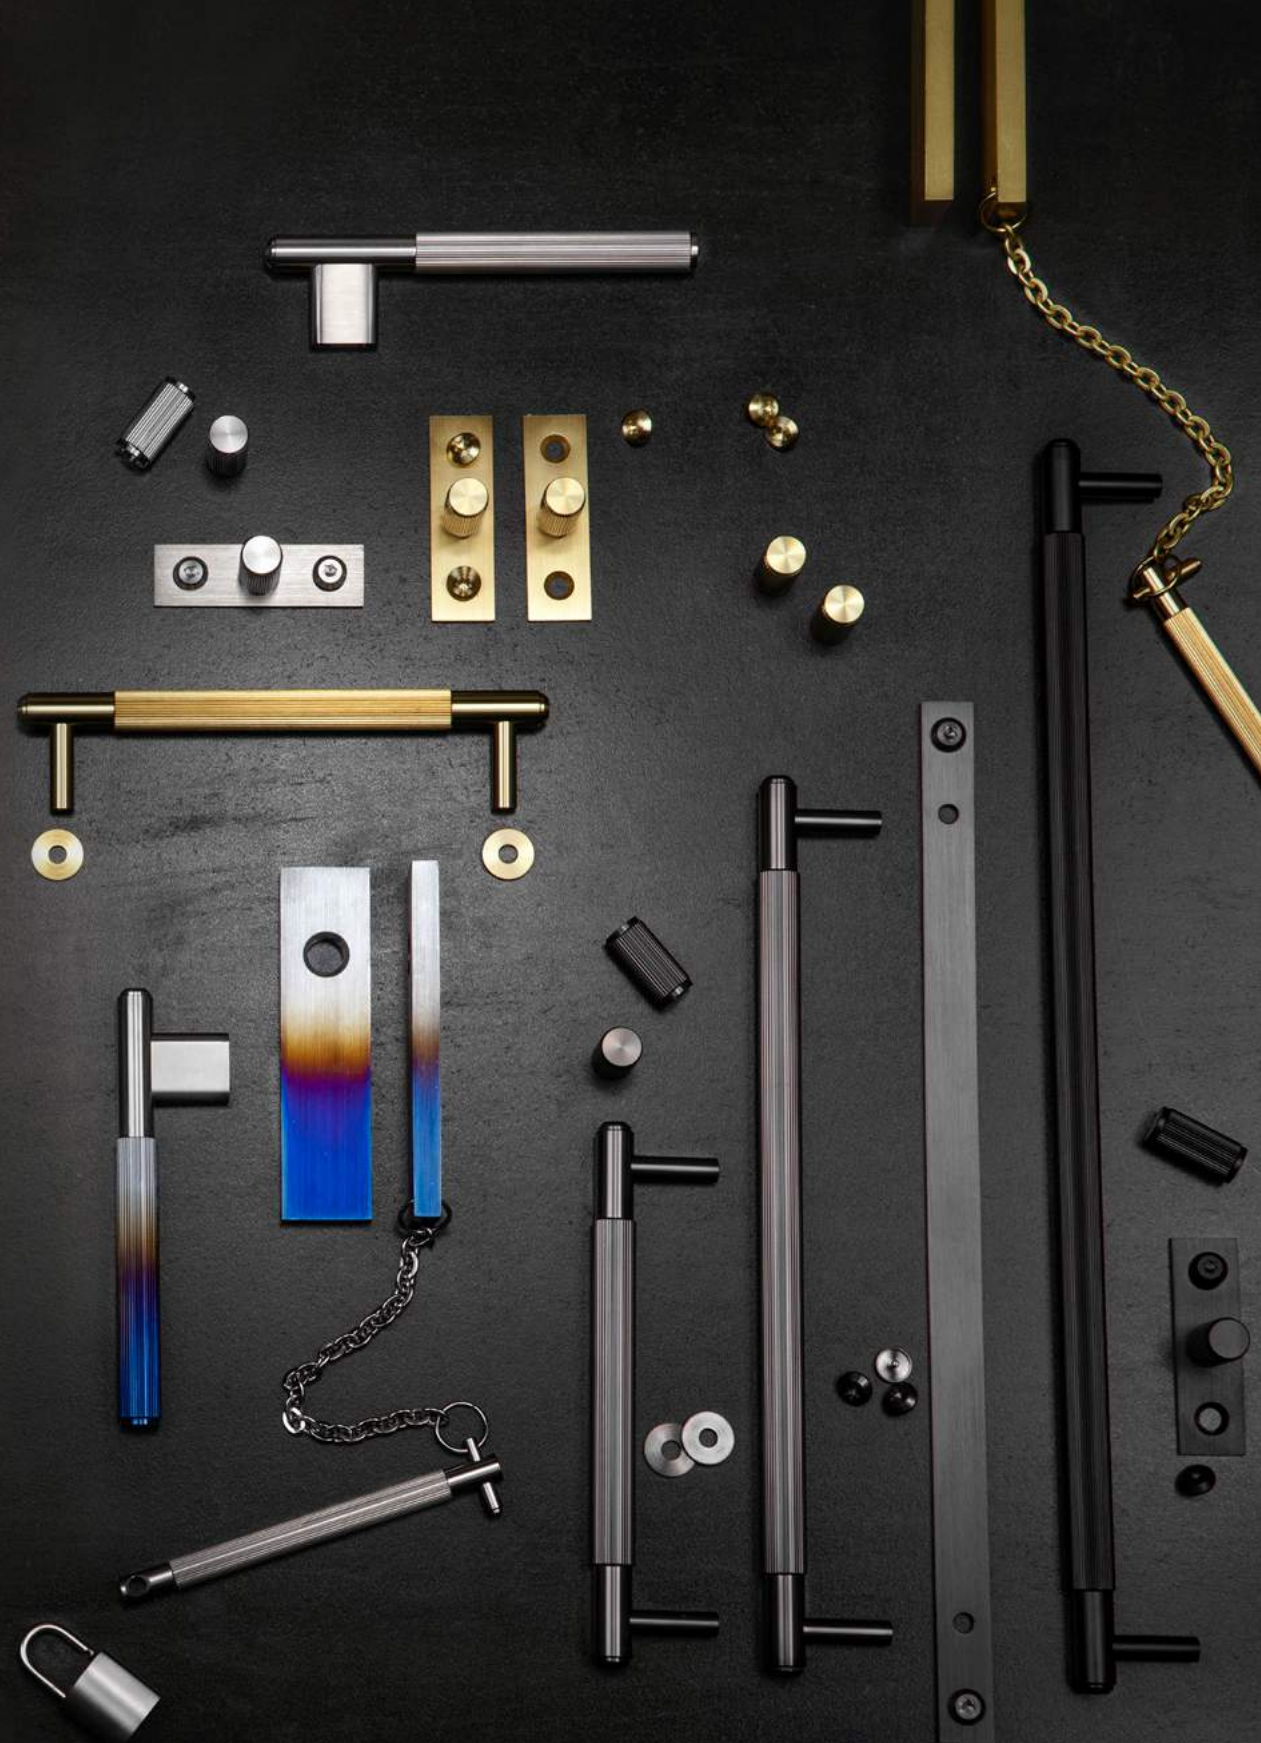

BUSTER+PUNCH

LONDON

[introducing. **LINEAR.**]

MORIOSELECT.COM

A FORWARD-THINKING
RANGE OF SOLID,
PRECISION HARDWARE.

LINEAR
LINEAR
LINEAR
LINEAR
LINEAR
LINEAR
LINEAR
LINEAR
LINEAR
LINEAR

LINEARシリーズ

is a range of elegant cabinet handles inspired by fashion accessory hardware. Diamond-milled from rare solid metals, the range features our new signature, linear knurl pattern and machined torx screws.

LINEAR features new products - L-Bar and Precious Bar and new finishes - gun metal and burnt steel. The range also includes reimaginings of the Furniture Knob and Pull Bar and will also be available in classic finishes - steel, brass and black.