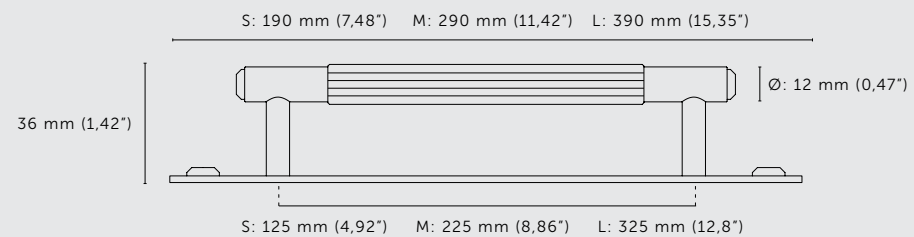

[type. **PULL BAR / PLATE / LINEAR.**]

[knurl. **LINEAR.**]

[detail. **TORX SCREW.**]

[process. **PRECISION MACHINING.**]

[info. **PRODUCT.**]

ダイヤモンドカット仕上げ・LINEARシリーズ
バックプレート付プルバー+トルクスネジ

[info. **FINISHカラー & SKUコード**]

[finish.] [jp. small.] [jp. medium.] [jp. large.]

steel	GPB-07300	GPB-07305	GPB-07310
brass	GPB-05301	GPB-05306	GPB-05311
gun metal	GPB-35304	GPB-35309	GPB-35314
black	GPB-02303	GPB-02308	GPB-02313

[range. **LINEAR.**]

16

17